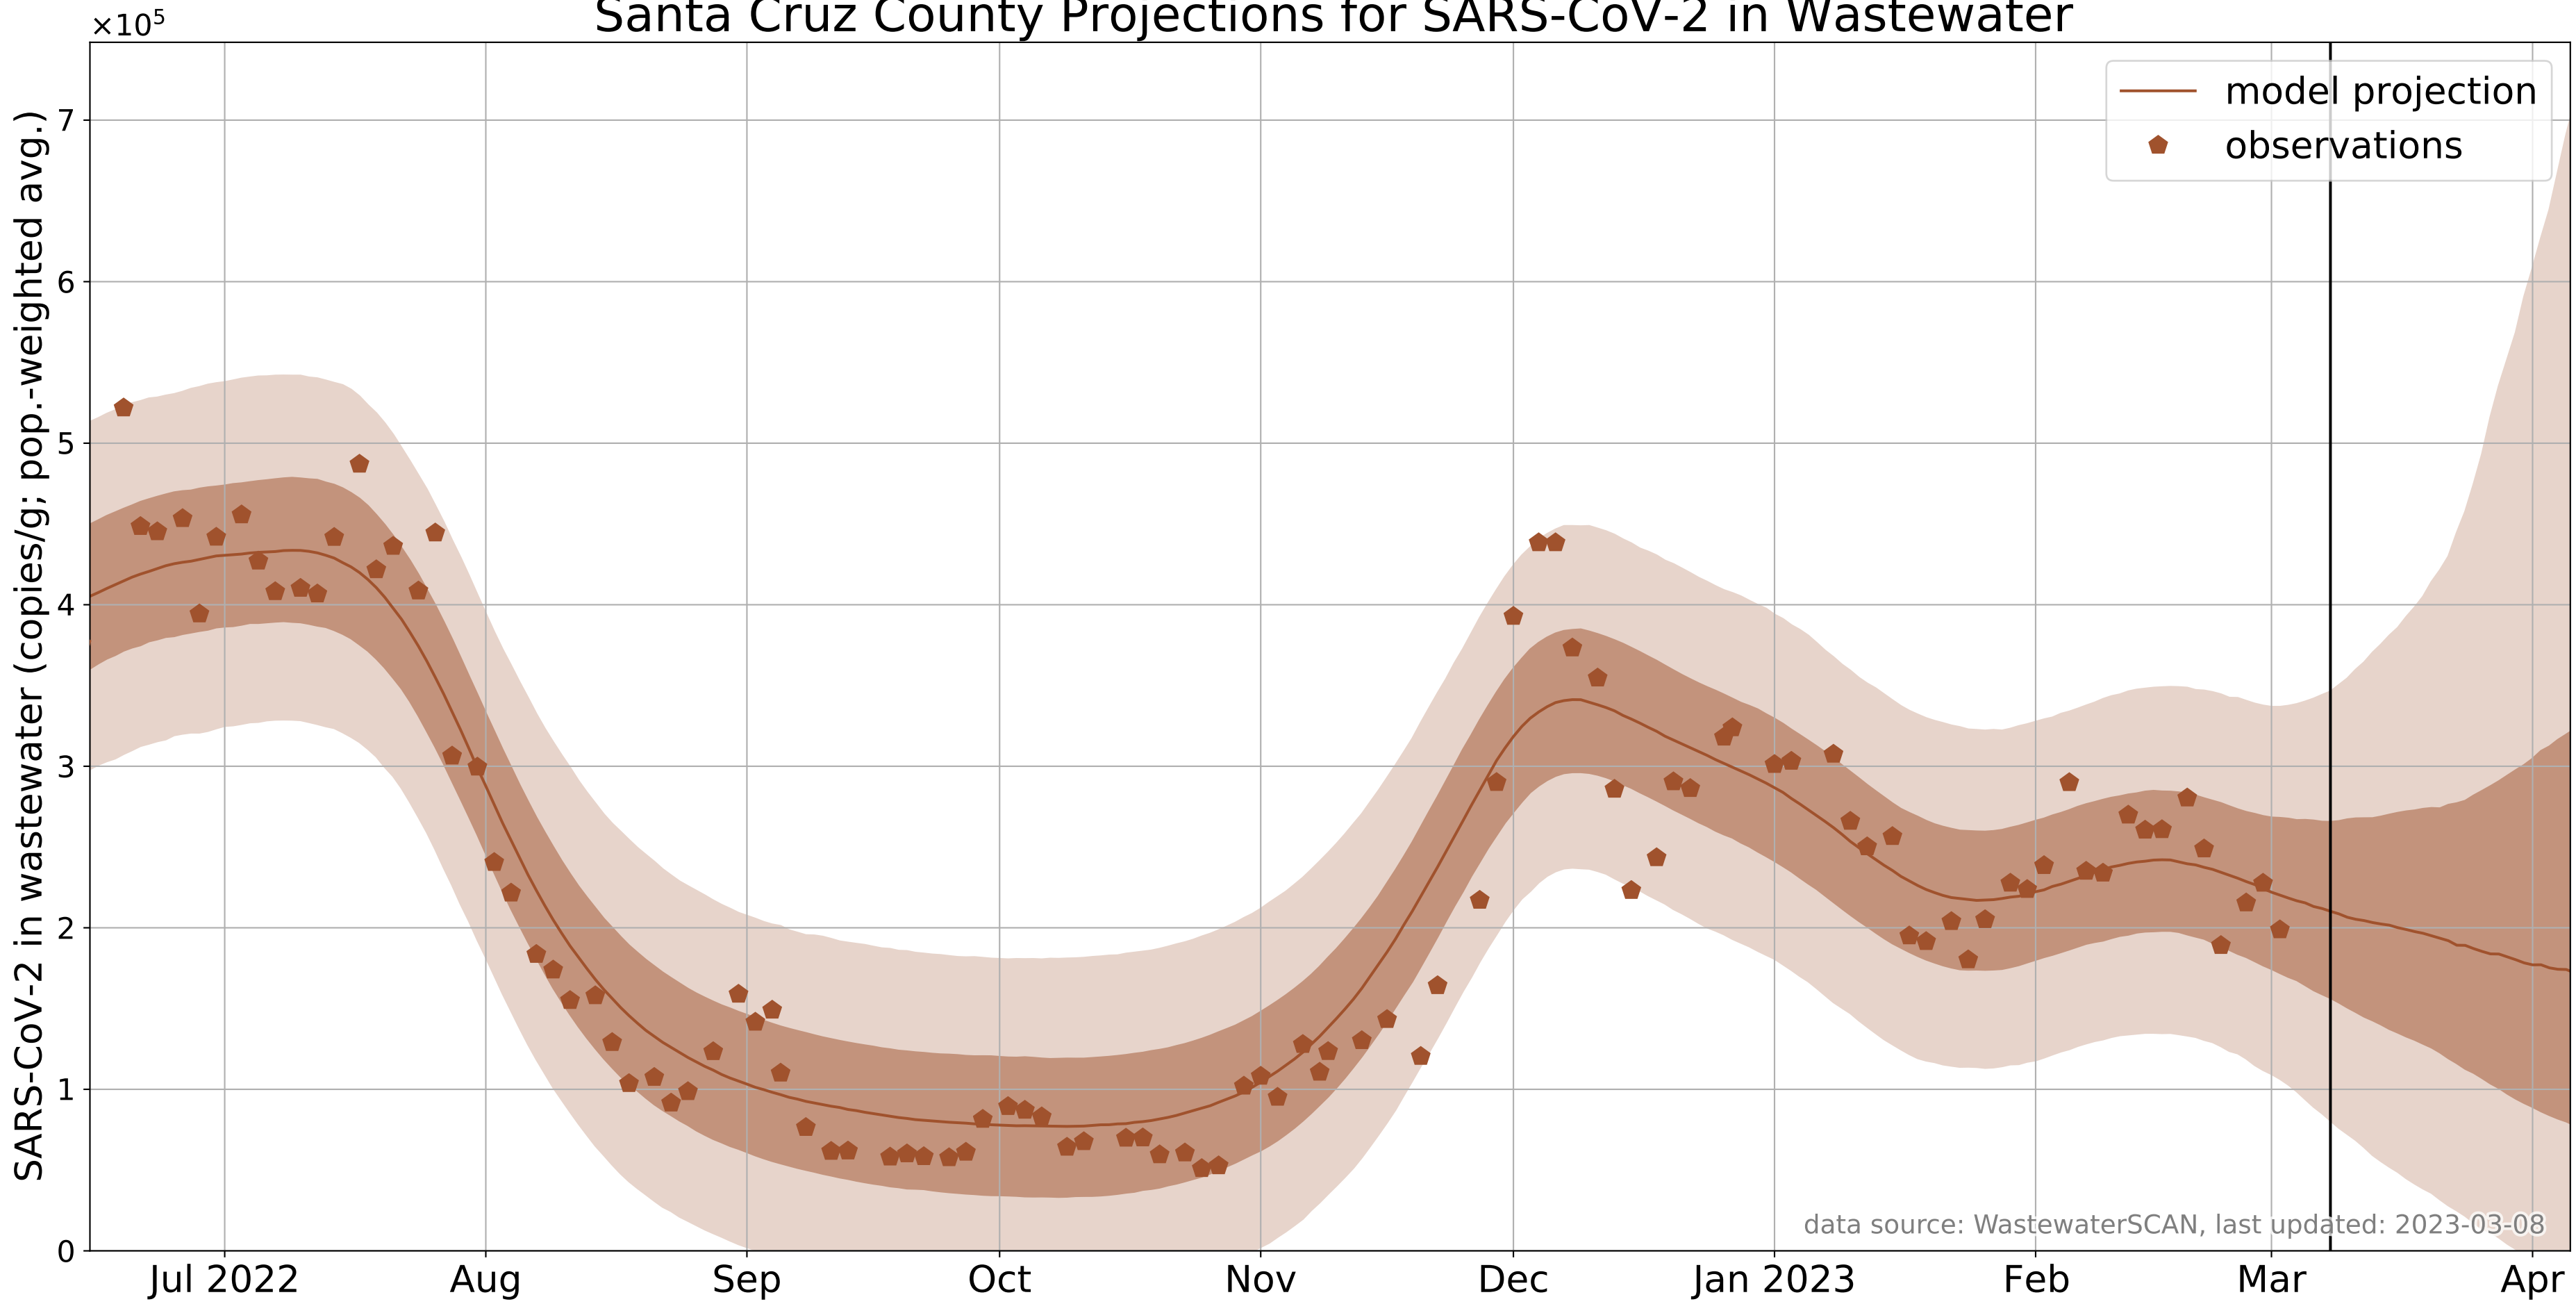

# Santa Cruz County Projections for SARS-CoV-2 in Wastewater

data source: WastewaterSCAN, last updated: 2023-03-08