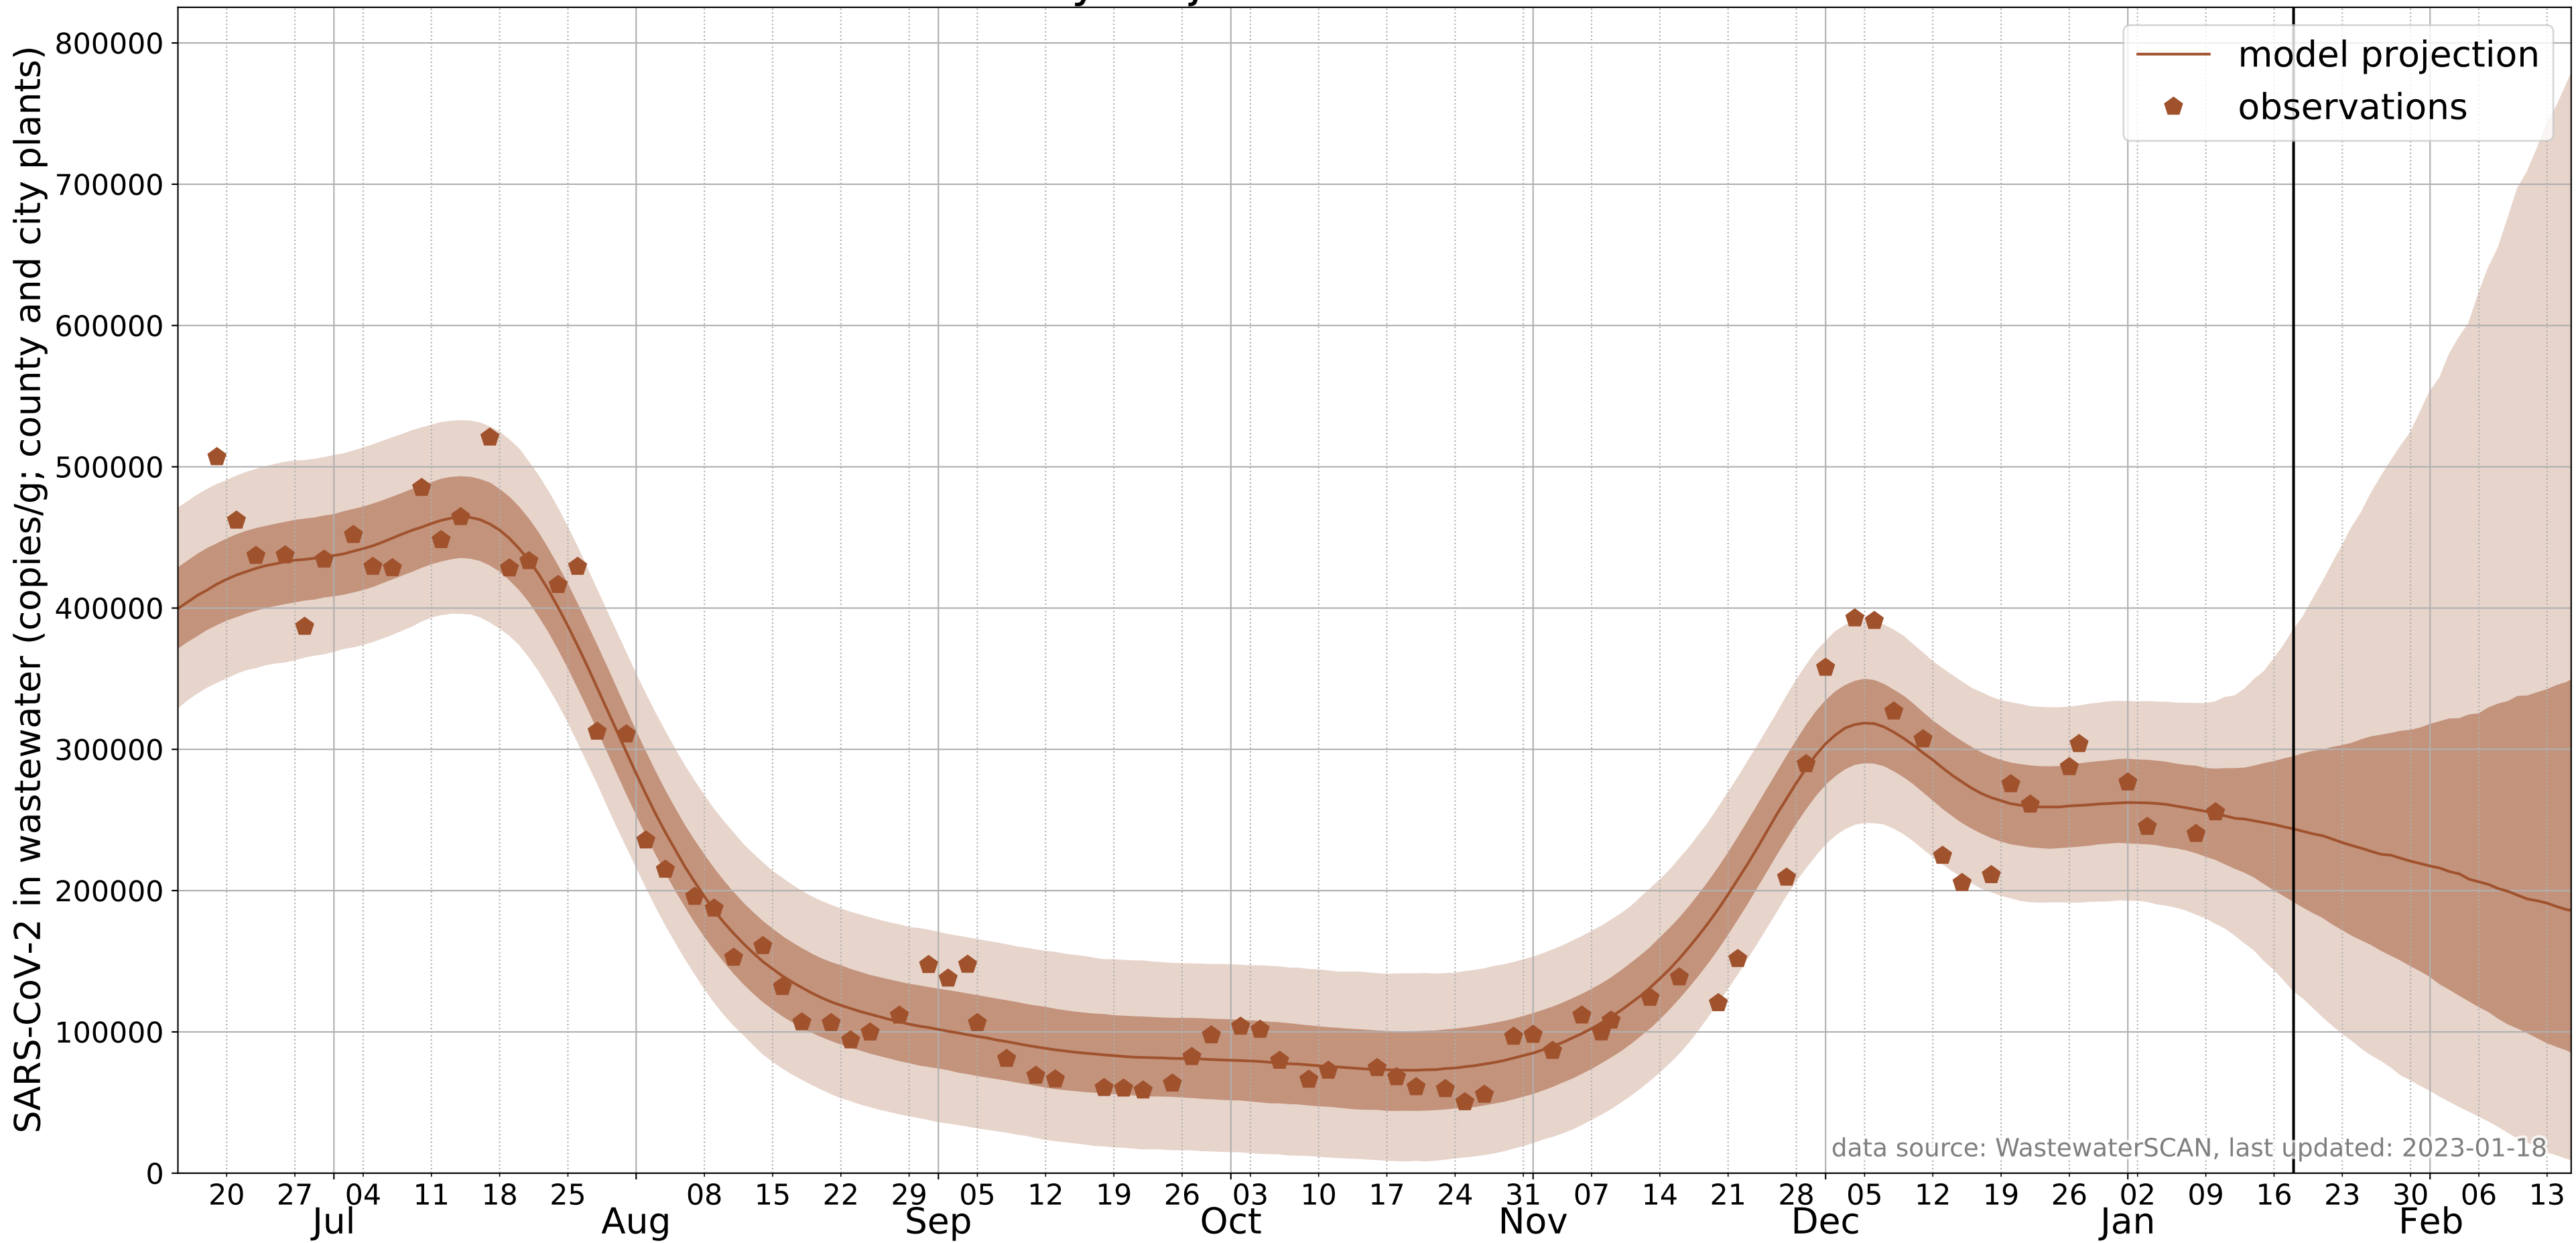

# Santa Cruz County Projections for SARS-CoV-2 in Wastewater

data source: WastewaterSCAN, last updated: 2023-01-18