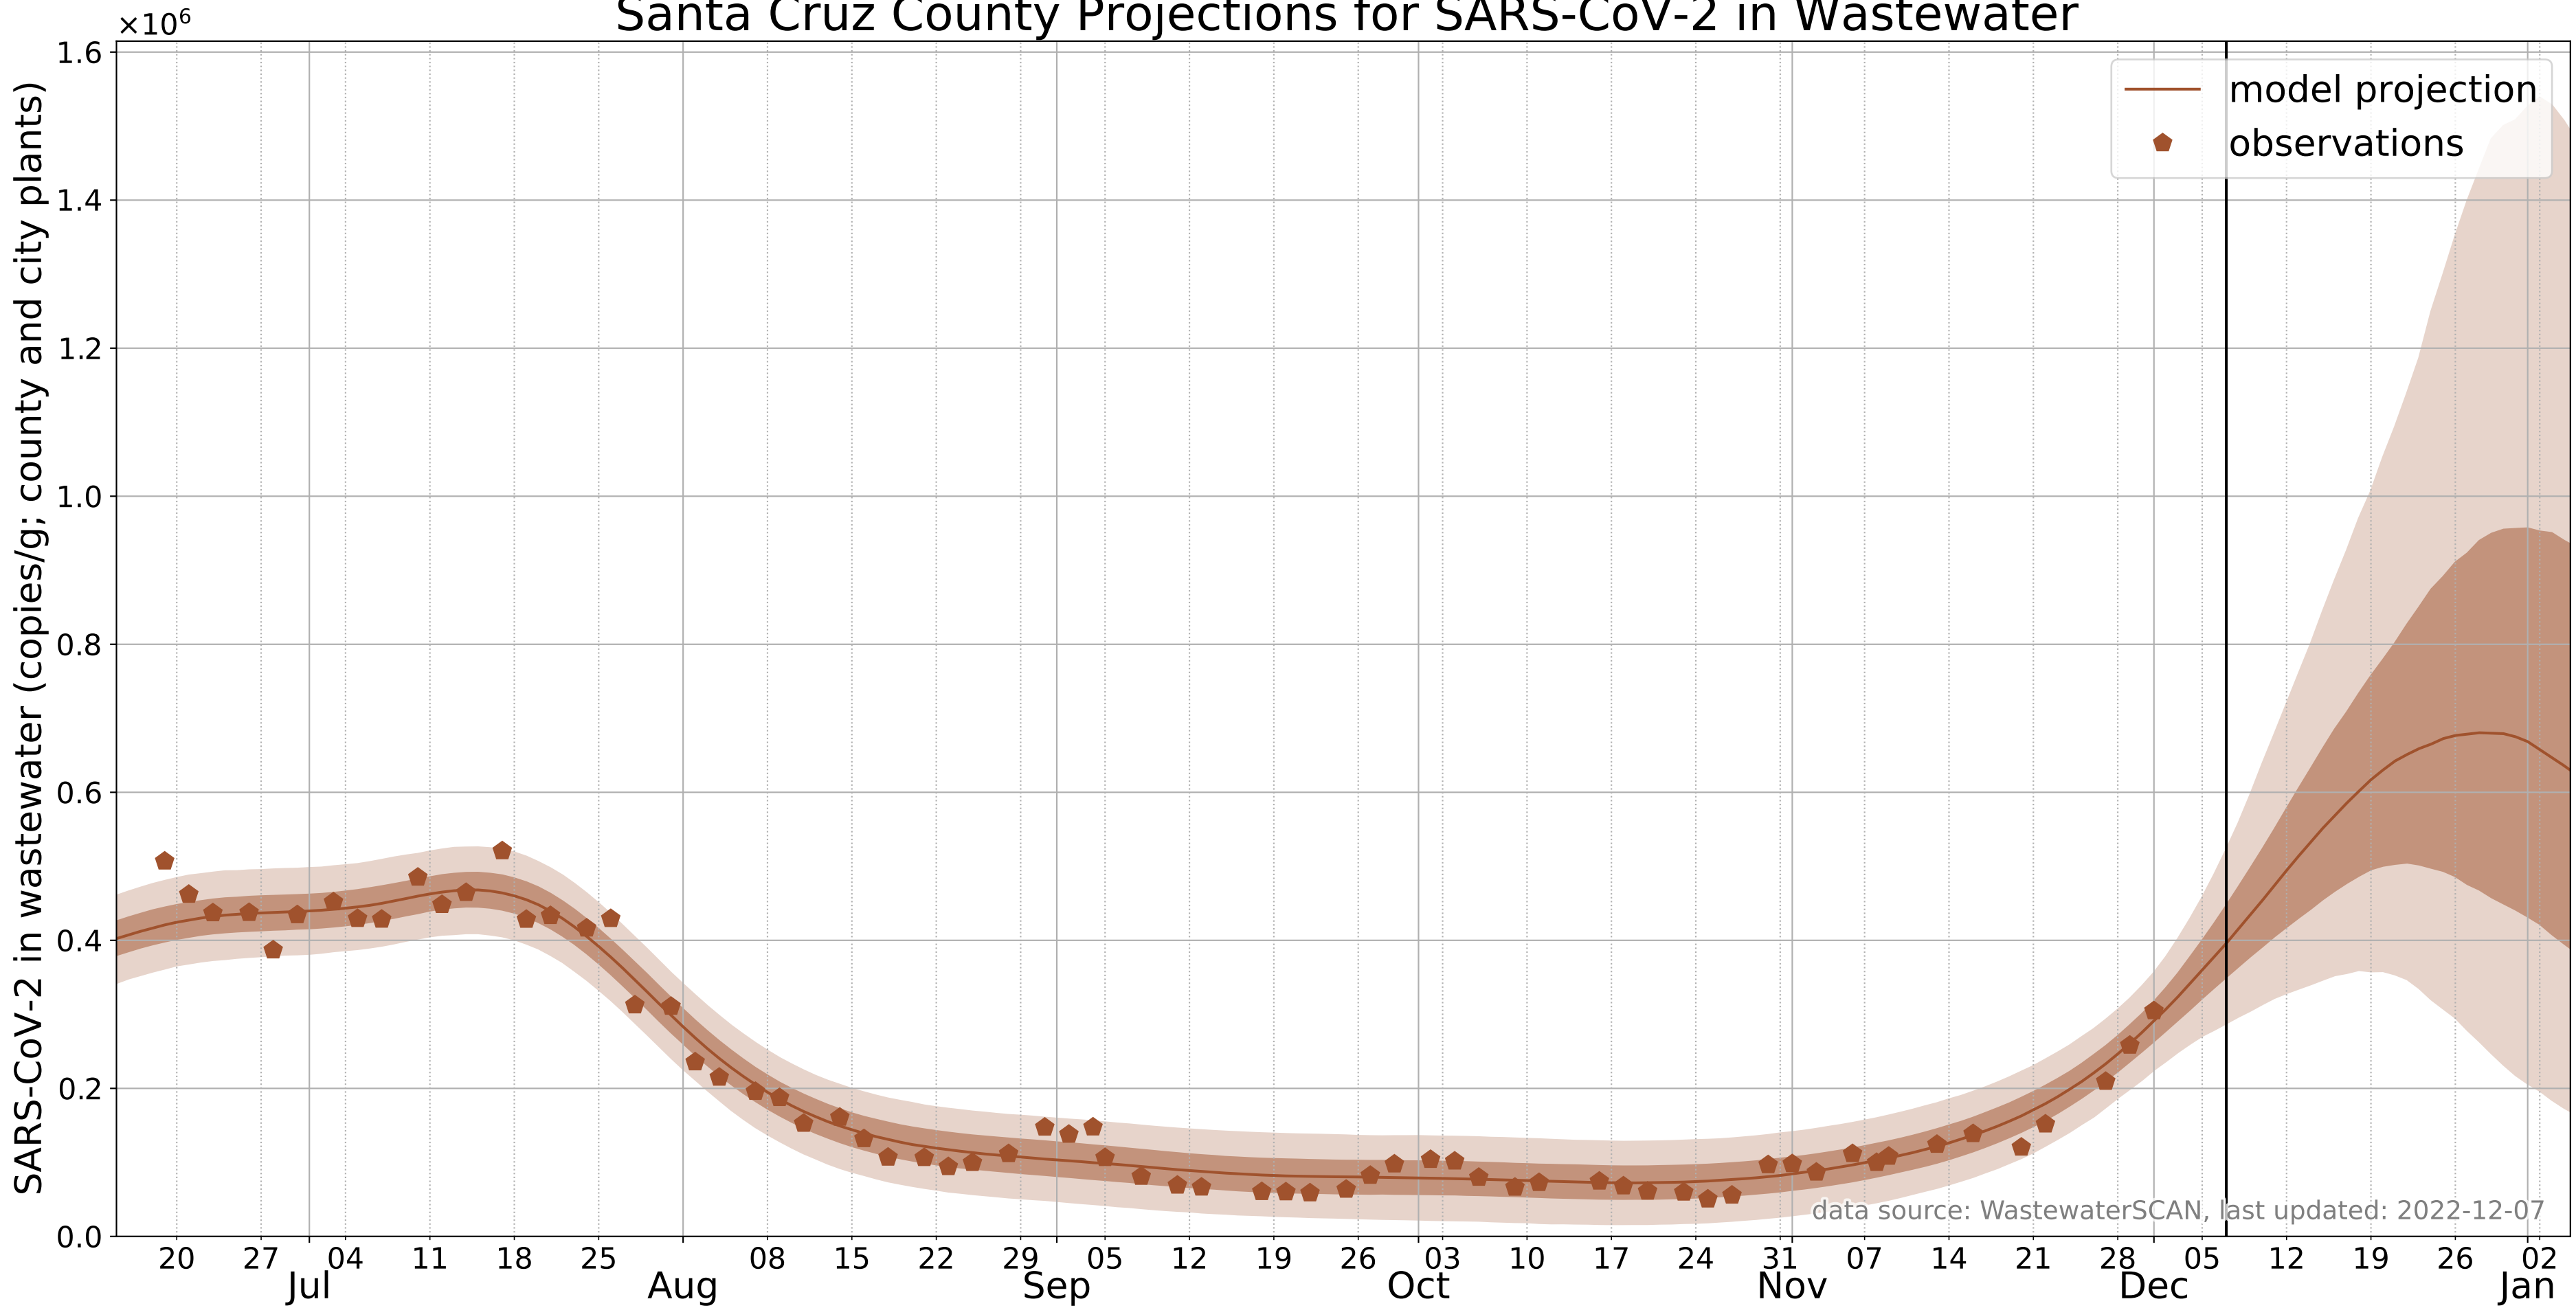

Santa Cruz County Projections for SARS-CoV-2 in Wastewater

— model projection
◆ observations

data source: WastewaterSCAN, last updated: 2022-12-07