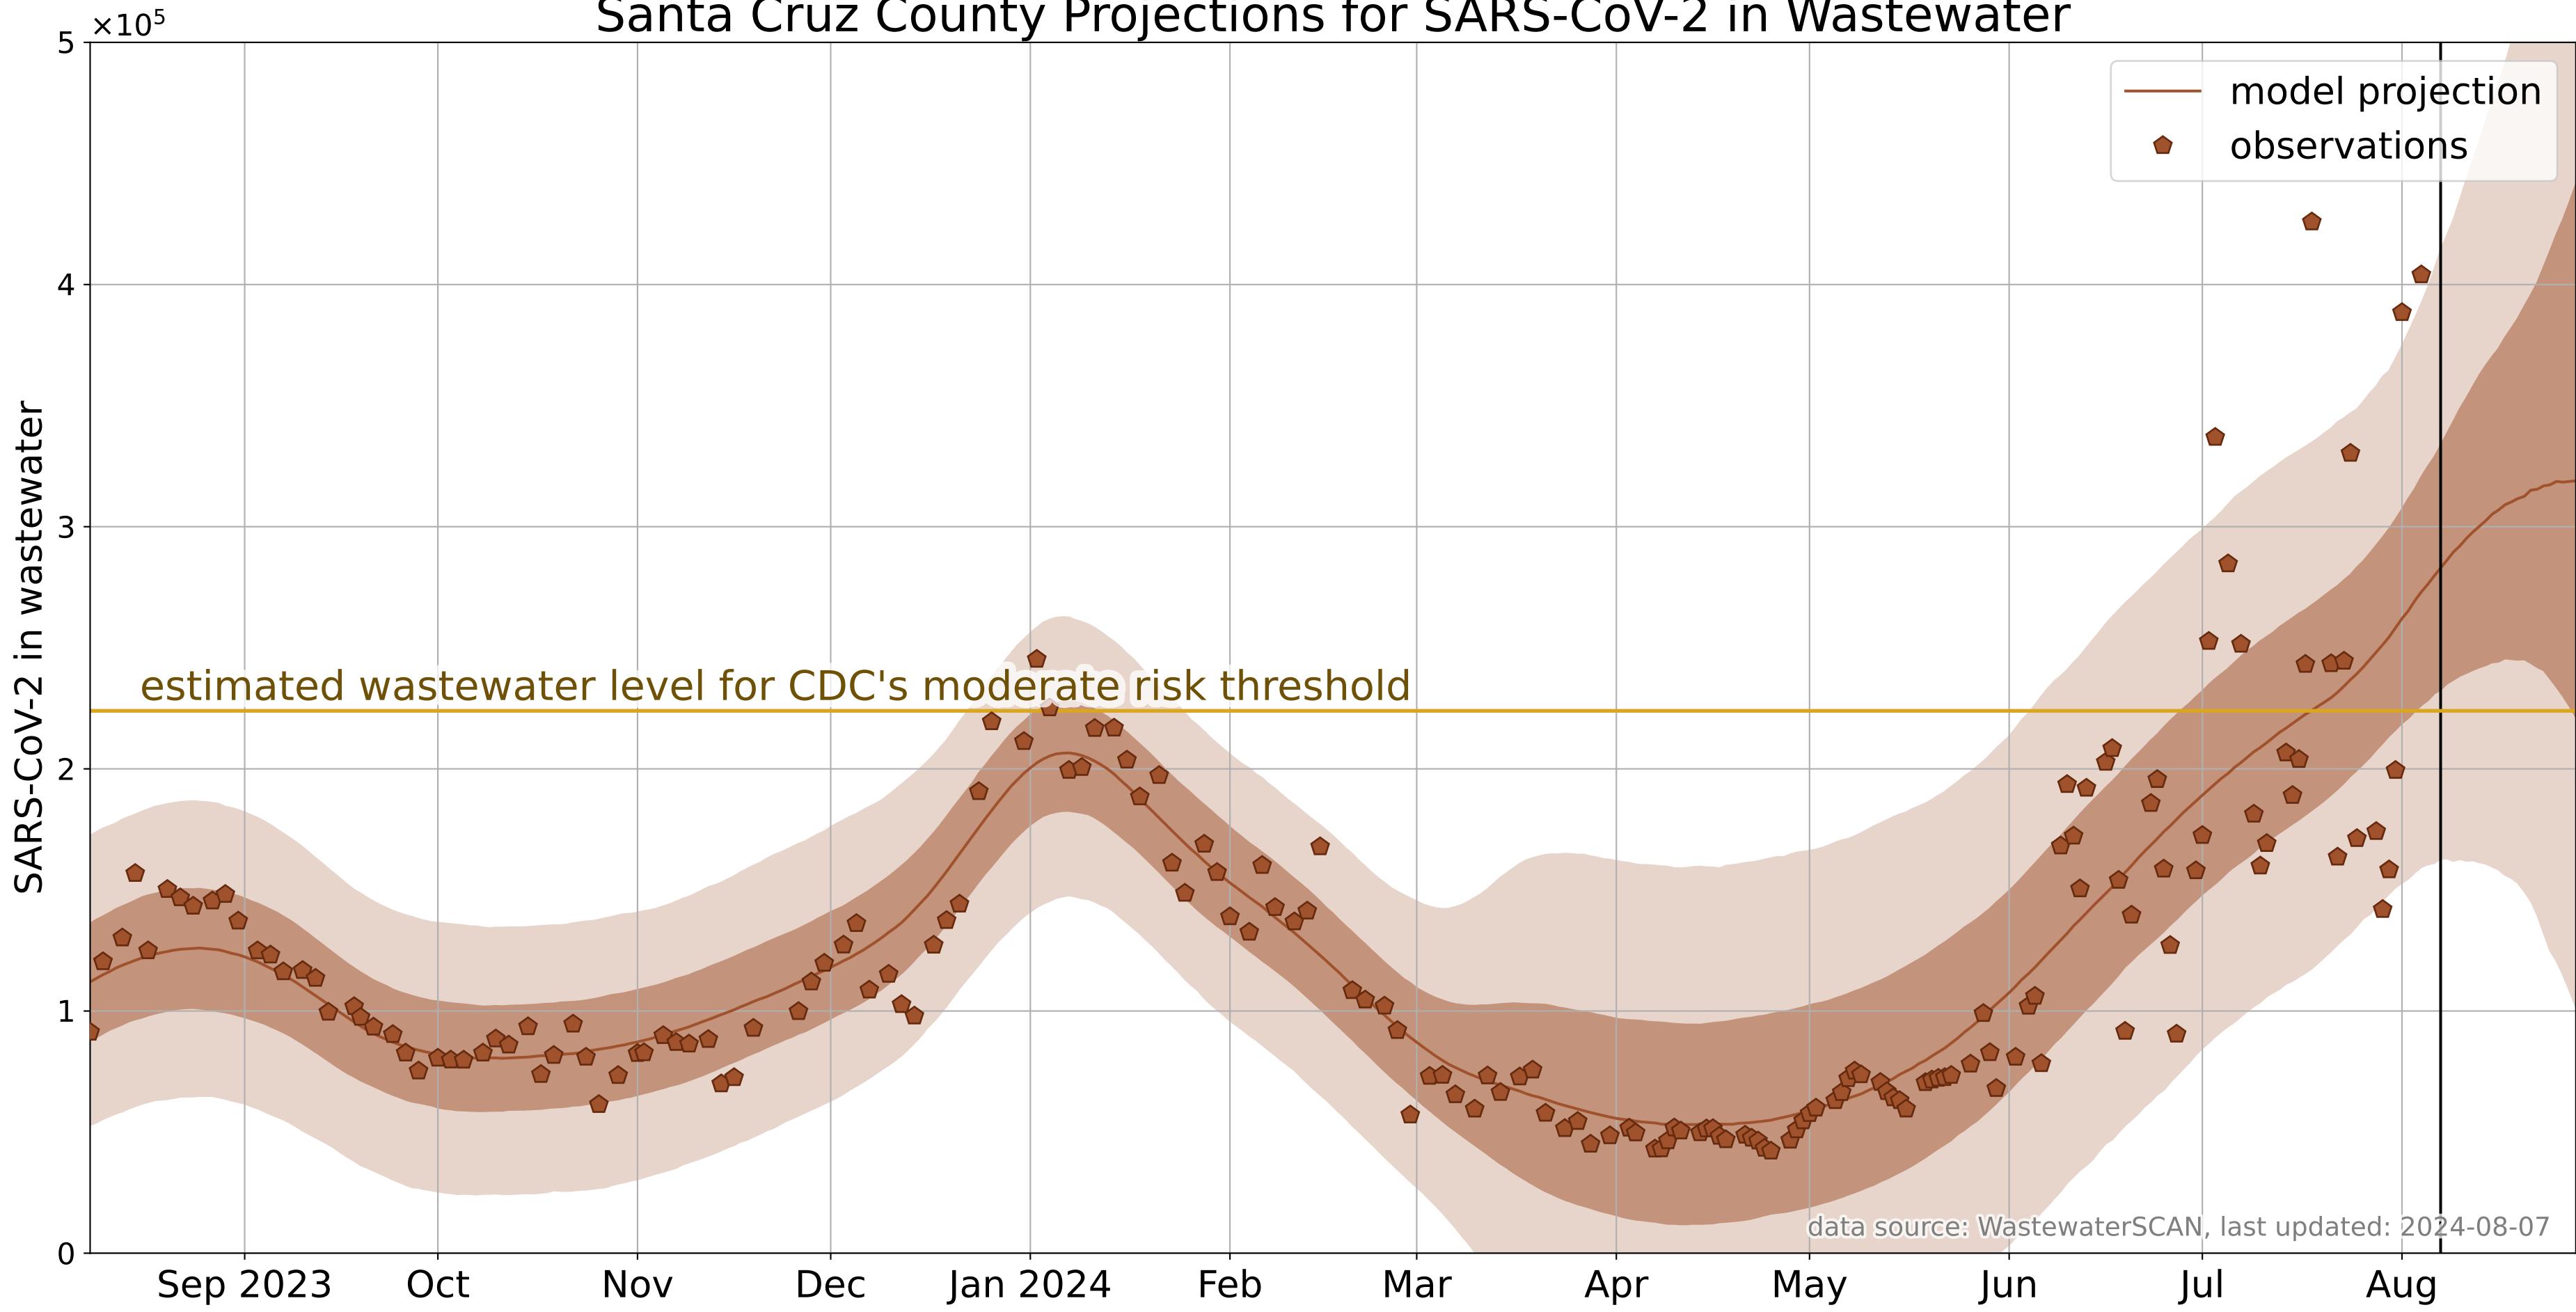

Santa Cruz County Projections for SARS-CoV-2 in Wastewater

estimated wastewater level for CDC's moderate risk threshold

model projection
observations

data source: WastewaterSCAN, last updated: 2024-08-07