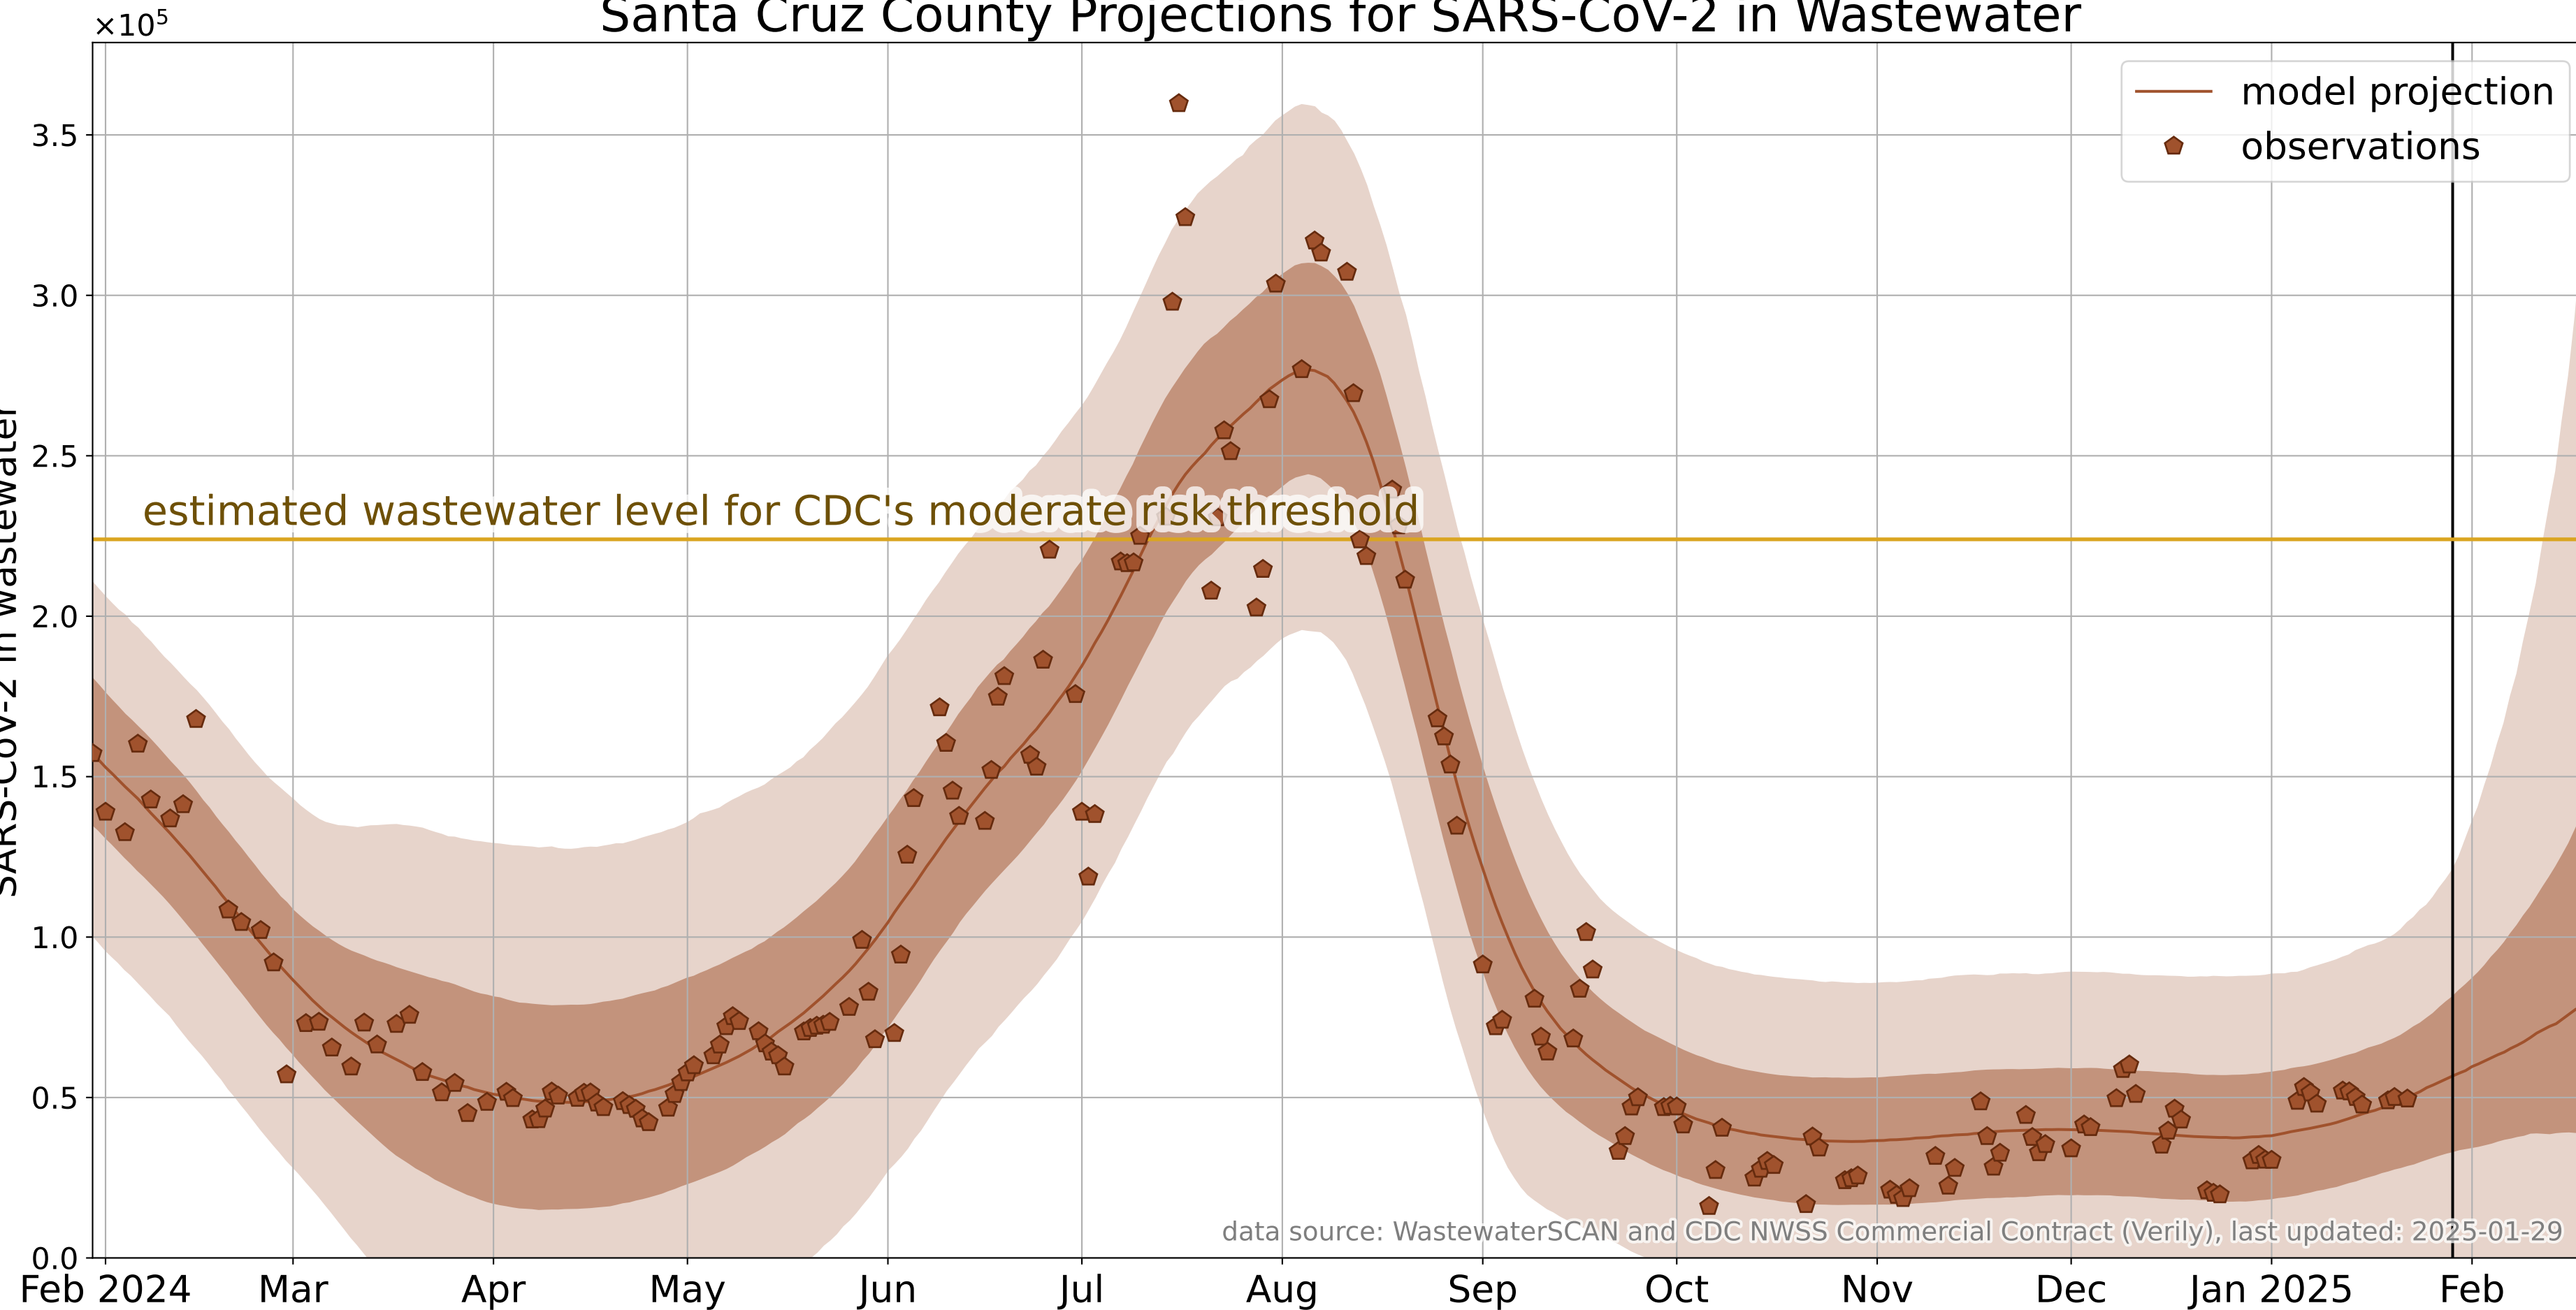

Santa Cruz County Projections for SARS-CoV-2 in Wastewater

— model projection
◆ observations

estimated wastewater level for CDC's moderate risk threshold

data source: WastewaterSCAN and CDC NWSS Commercial Contract (Verily), last updated: 2025-01-29