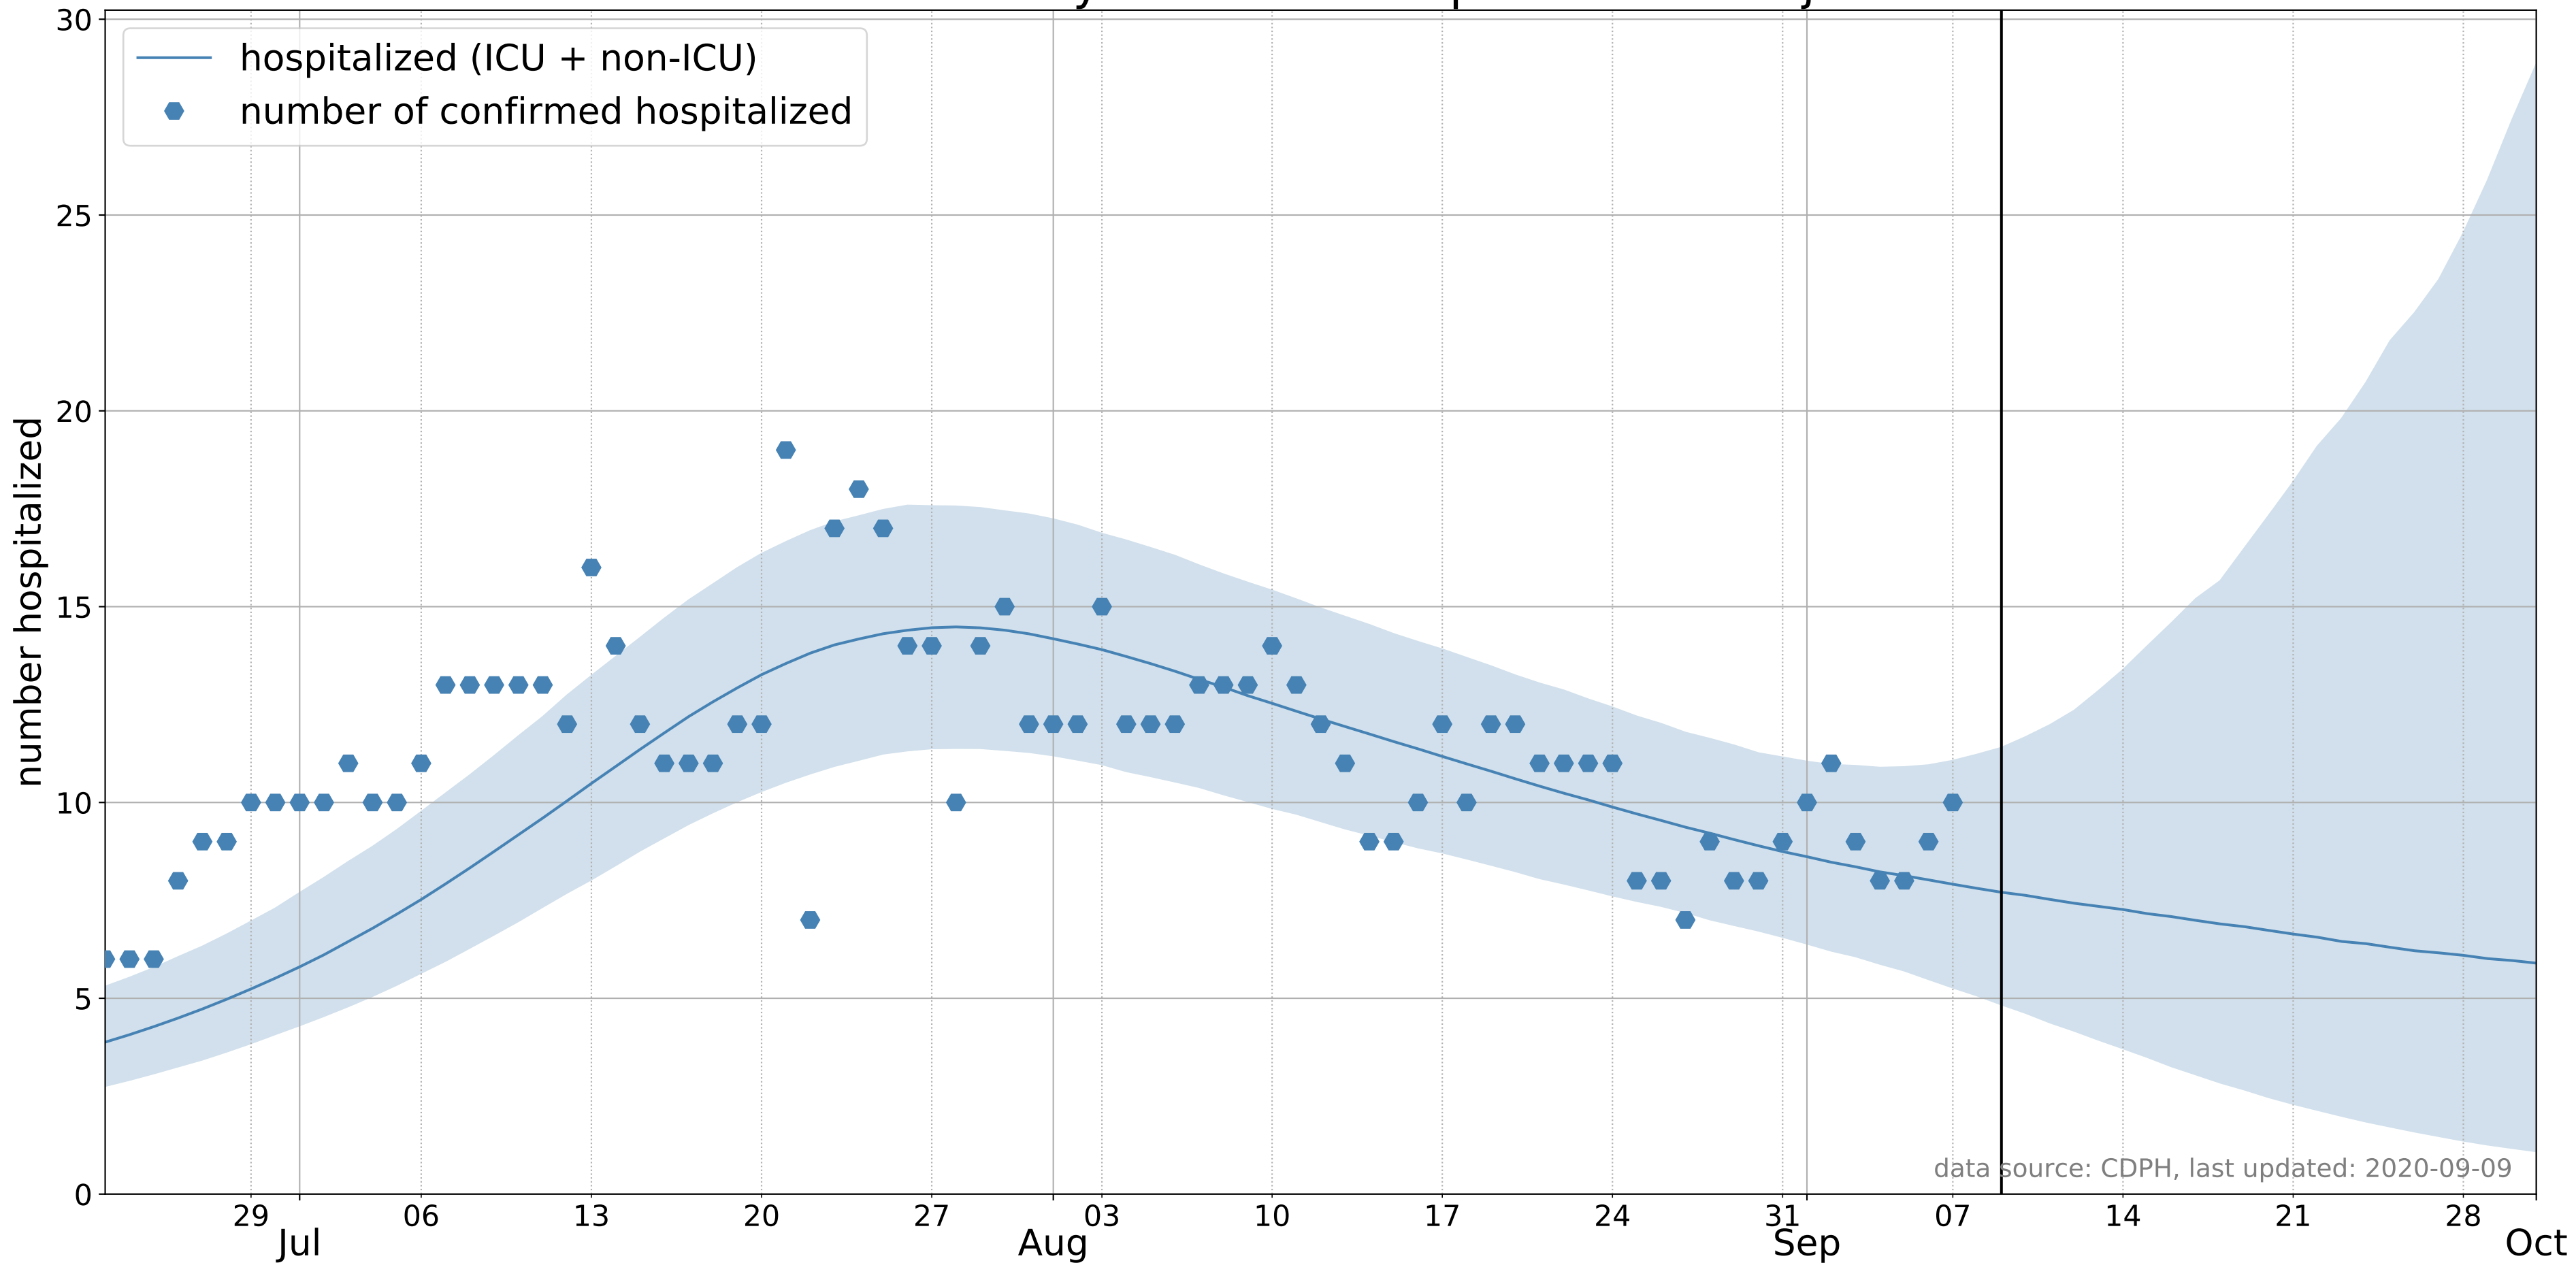

Santa Cruz County COVID-19 Hospitalization Projections

data source: CDPH, last updated: 2020-09-09