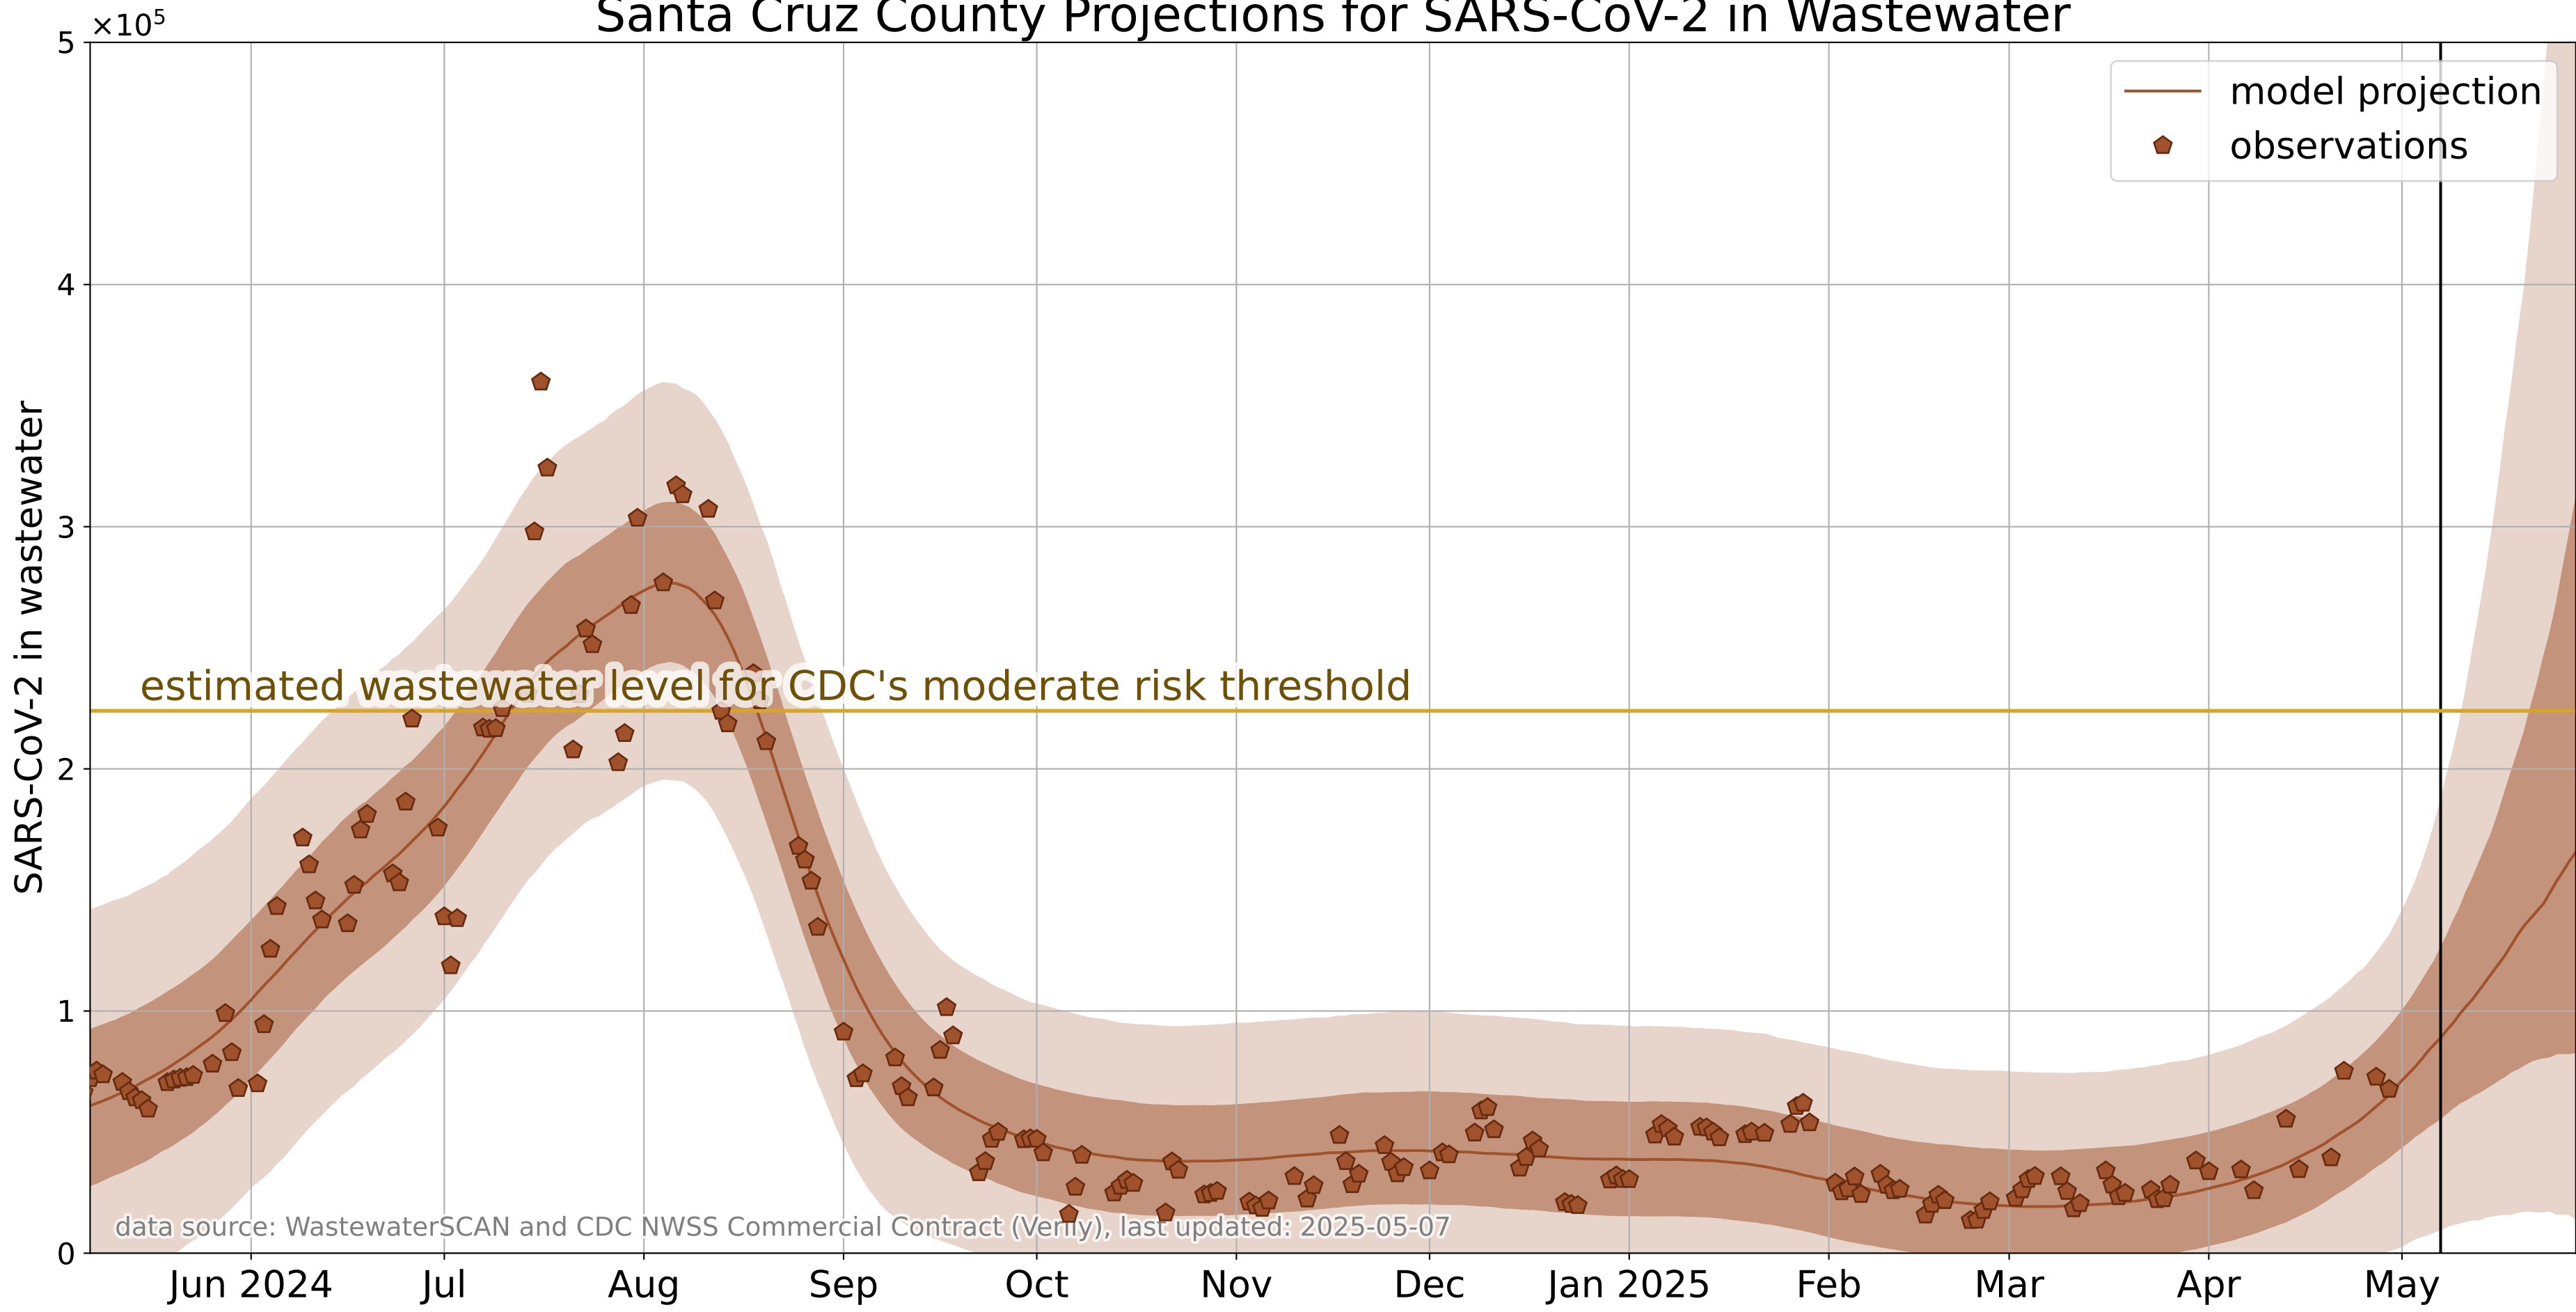

# Santa Cruz County Projections for SARS-CoV-2 in Wastewater

data source: WastewaterSCAN and CDC NWSS Commercial Contract (Verily), last updated: 2025-05-07