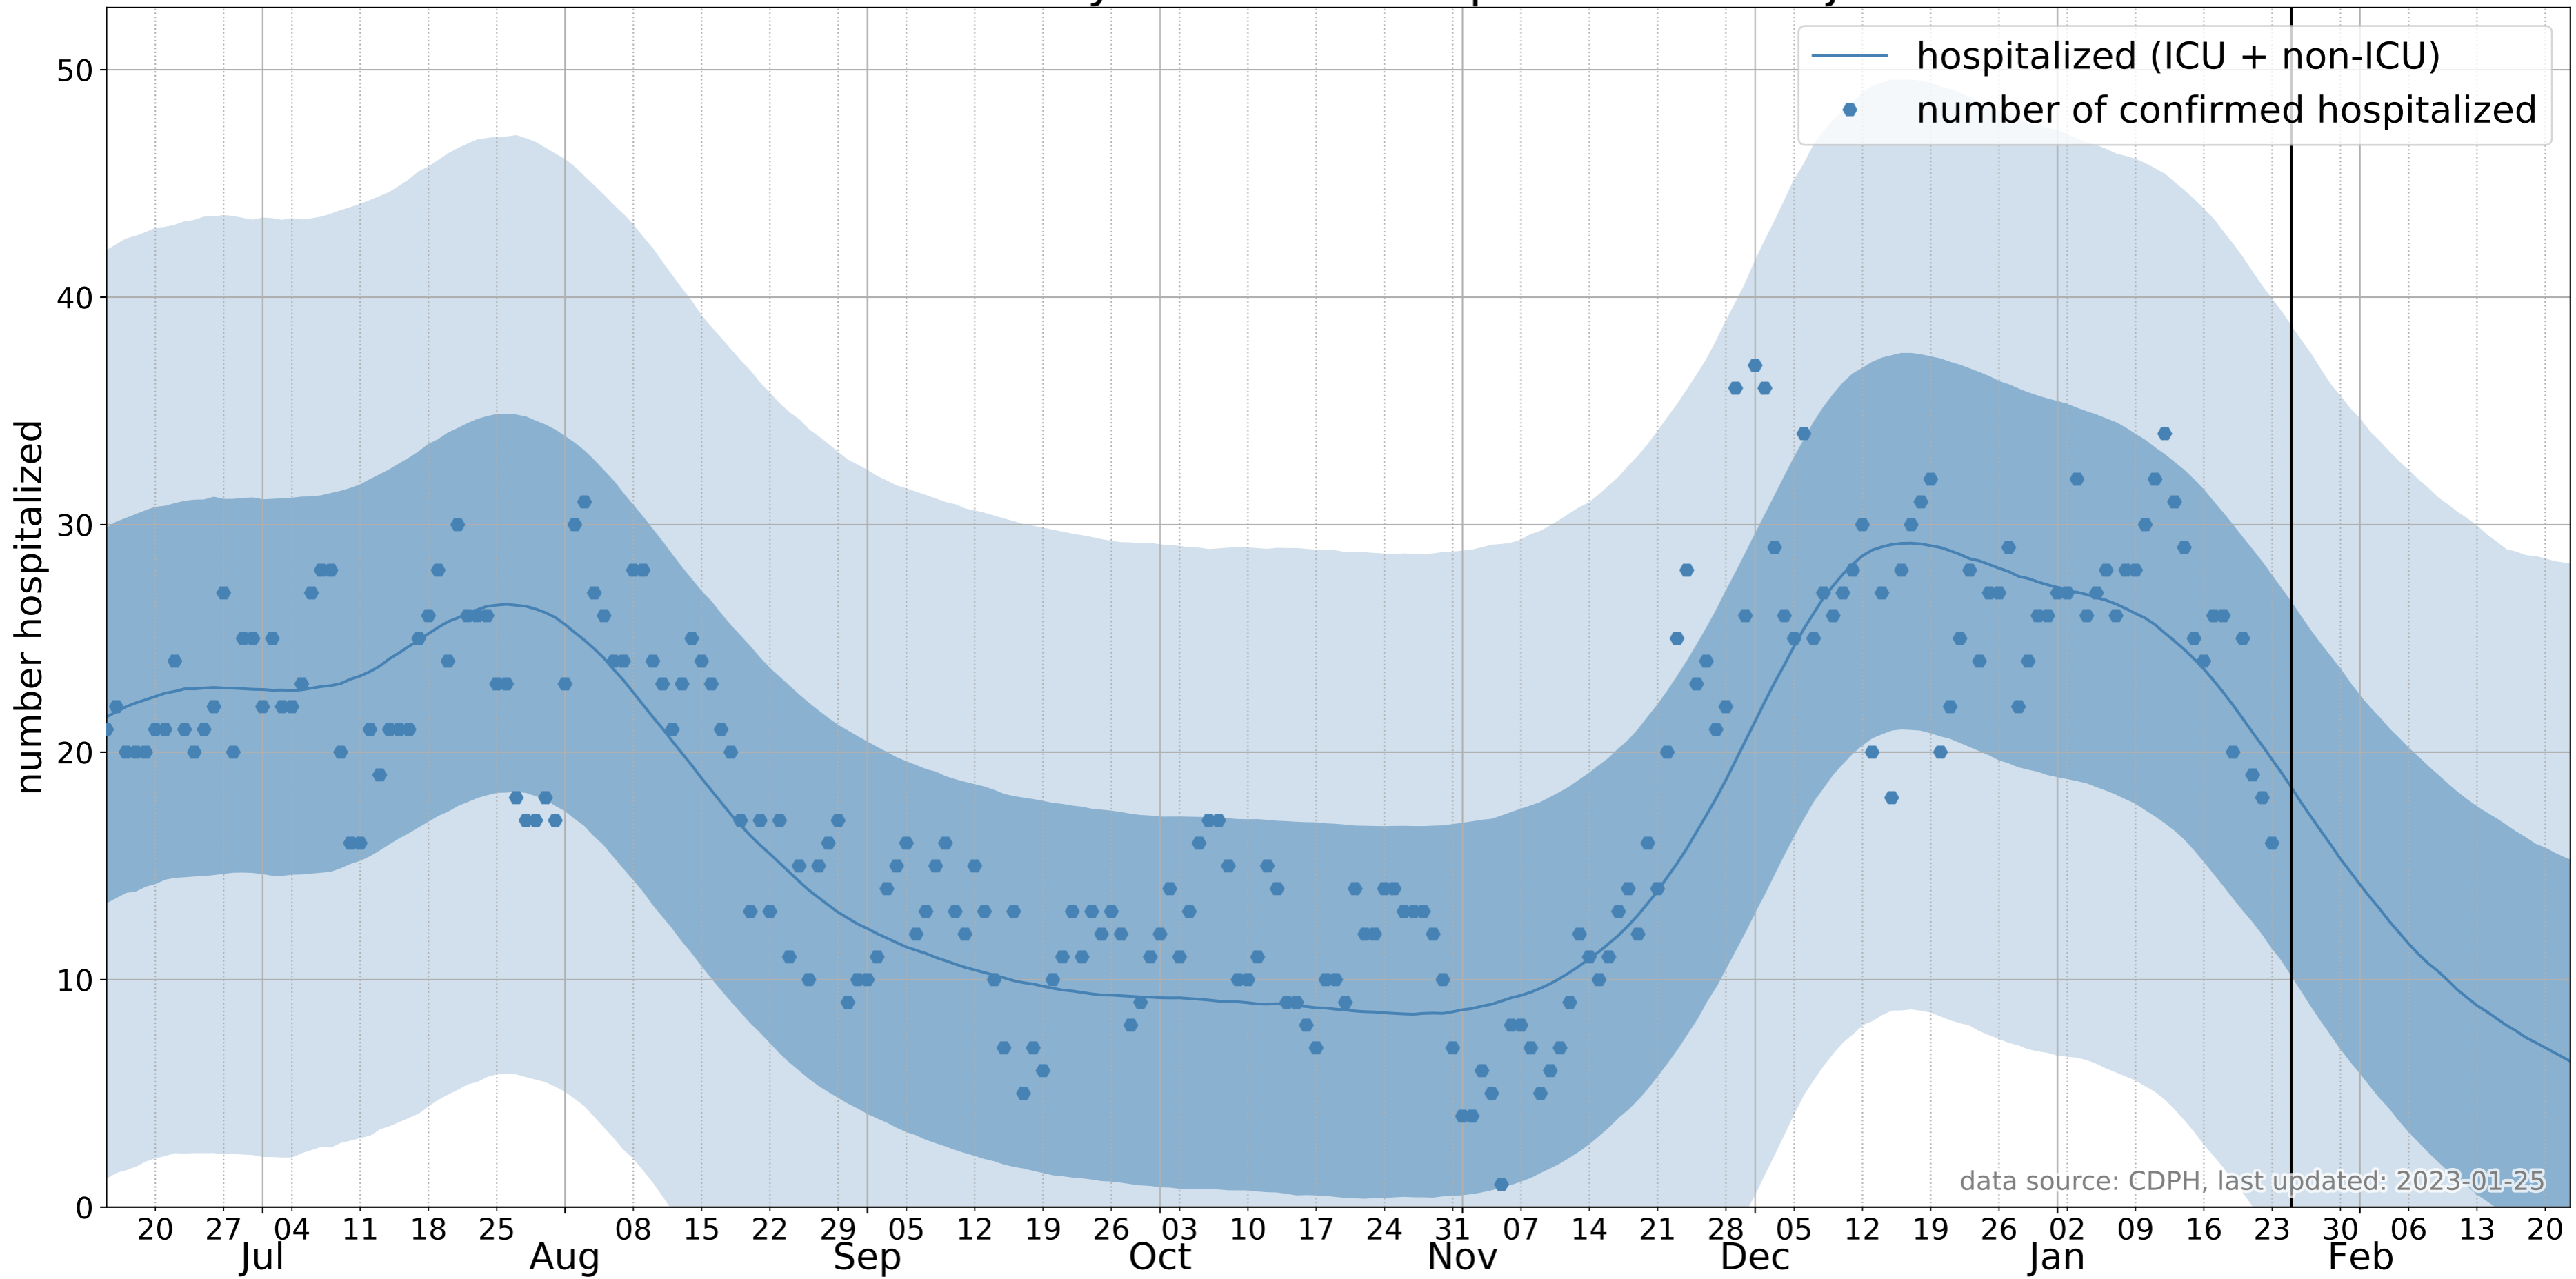

Santa Cruz County COVID-19 Hospitalization Projections

data source: CDPH, last updated: 2023-01-25