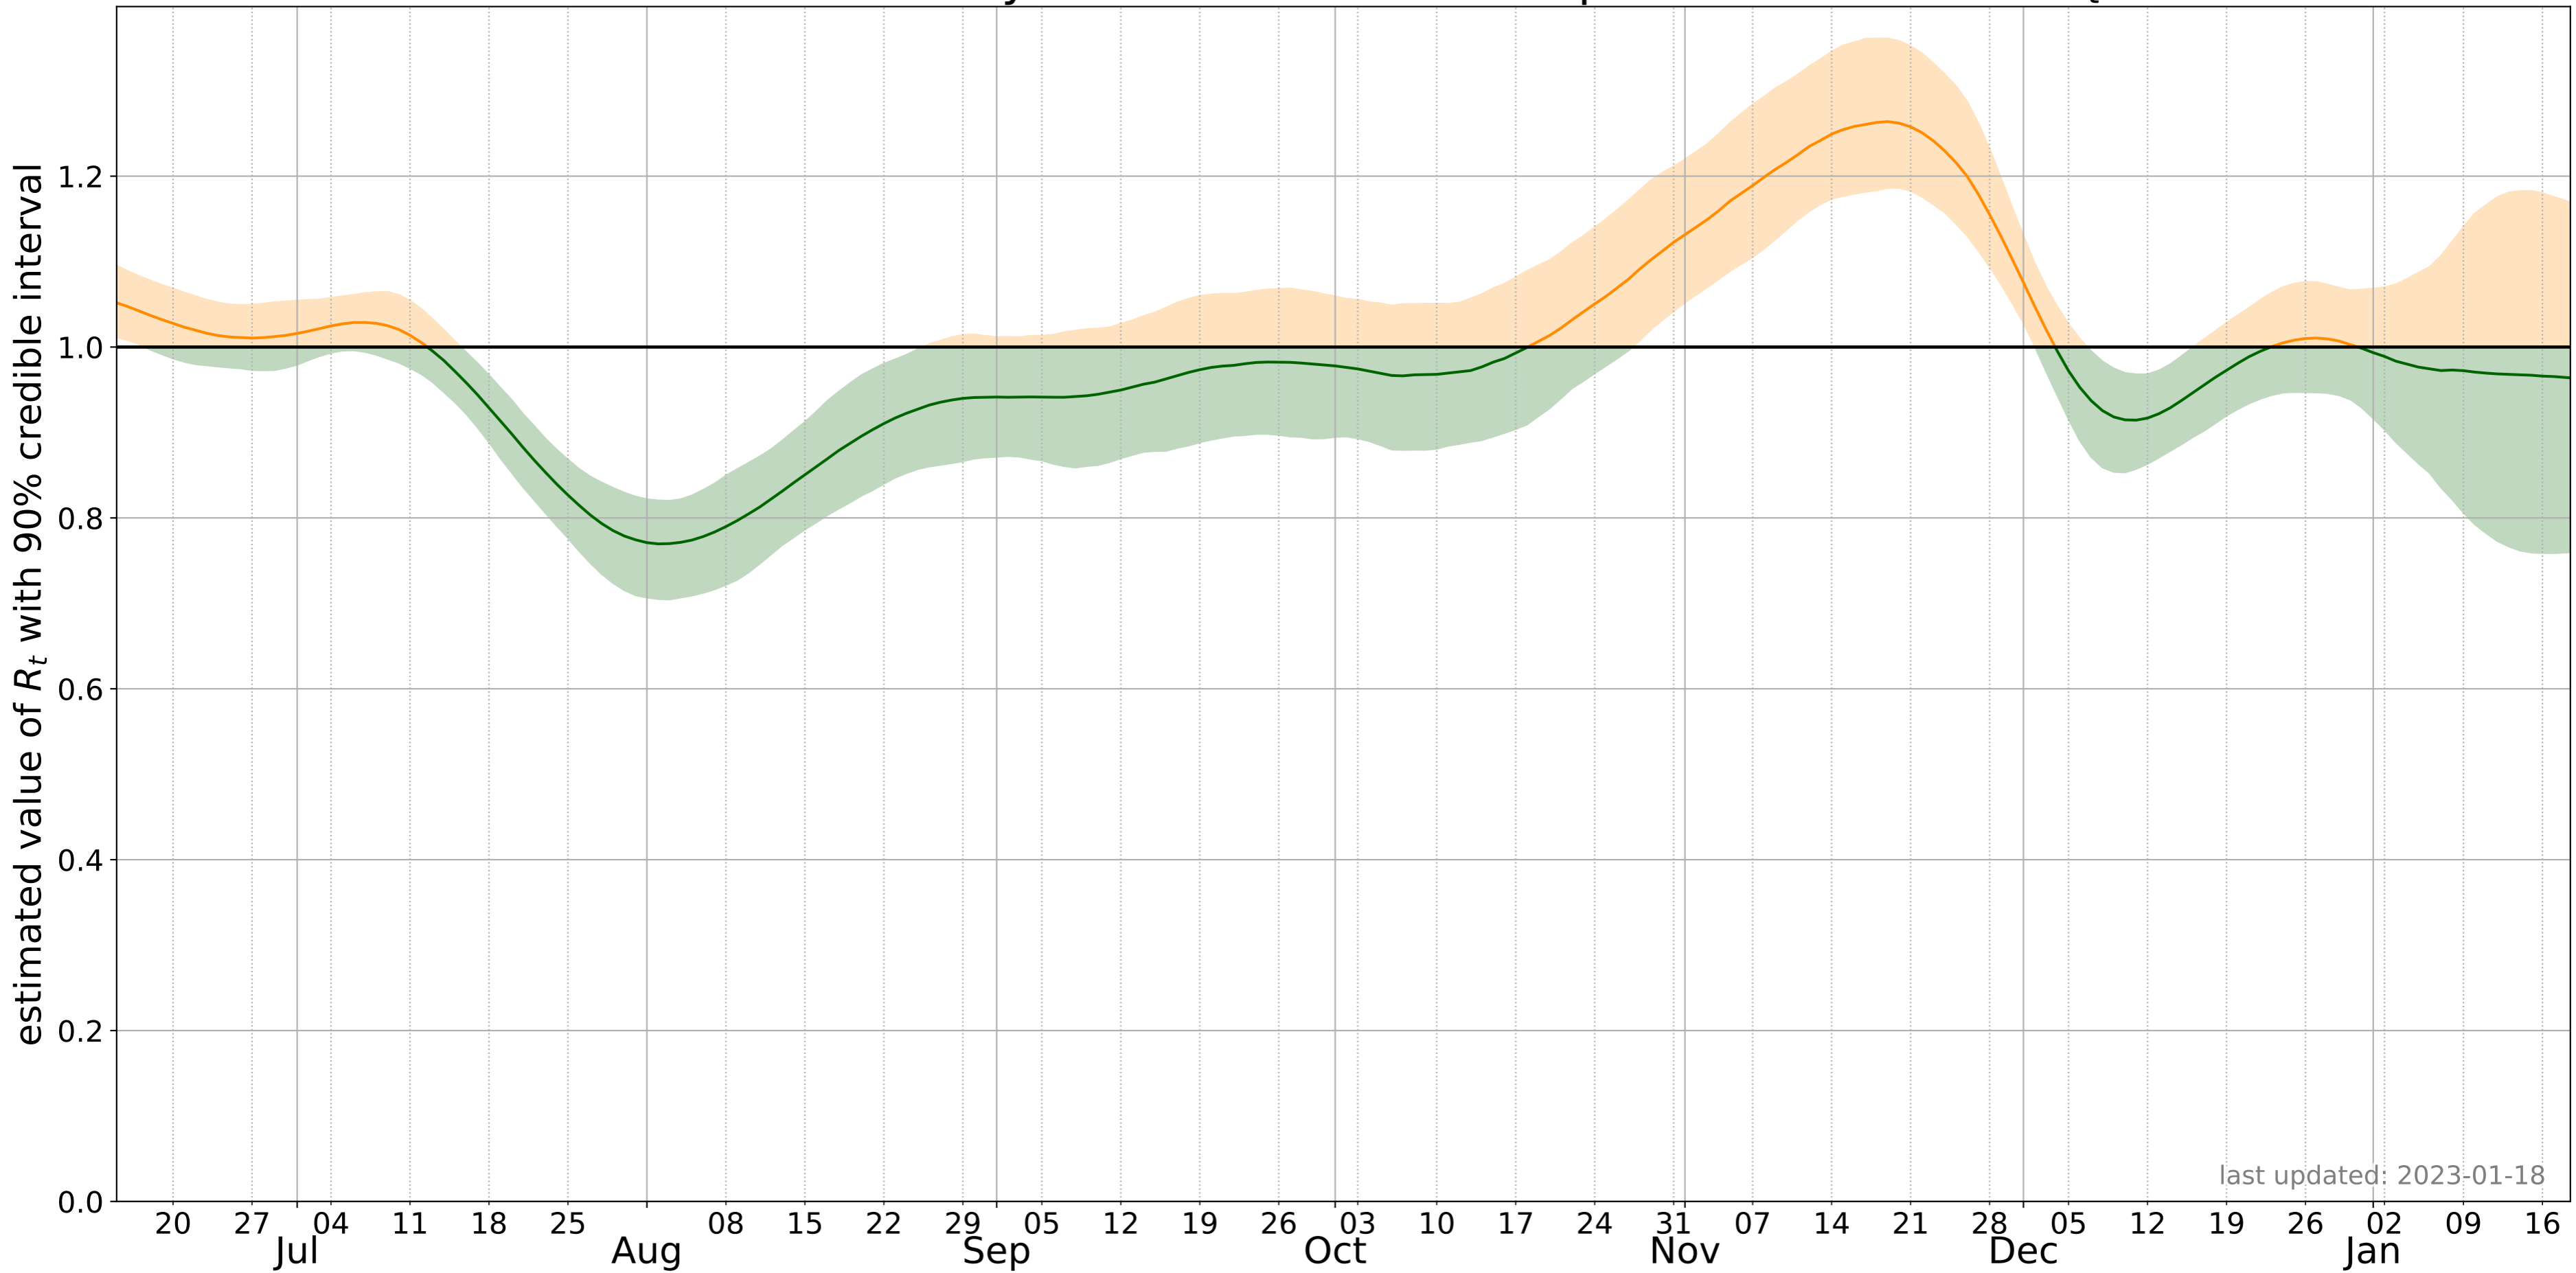

Santa Cruz County COVID-19 Effective Reproductive Number R_t

last updated: 2023-01-18