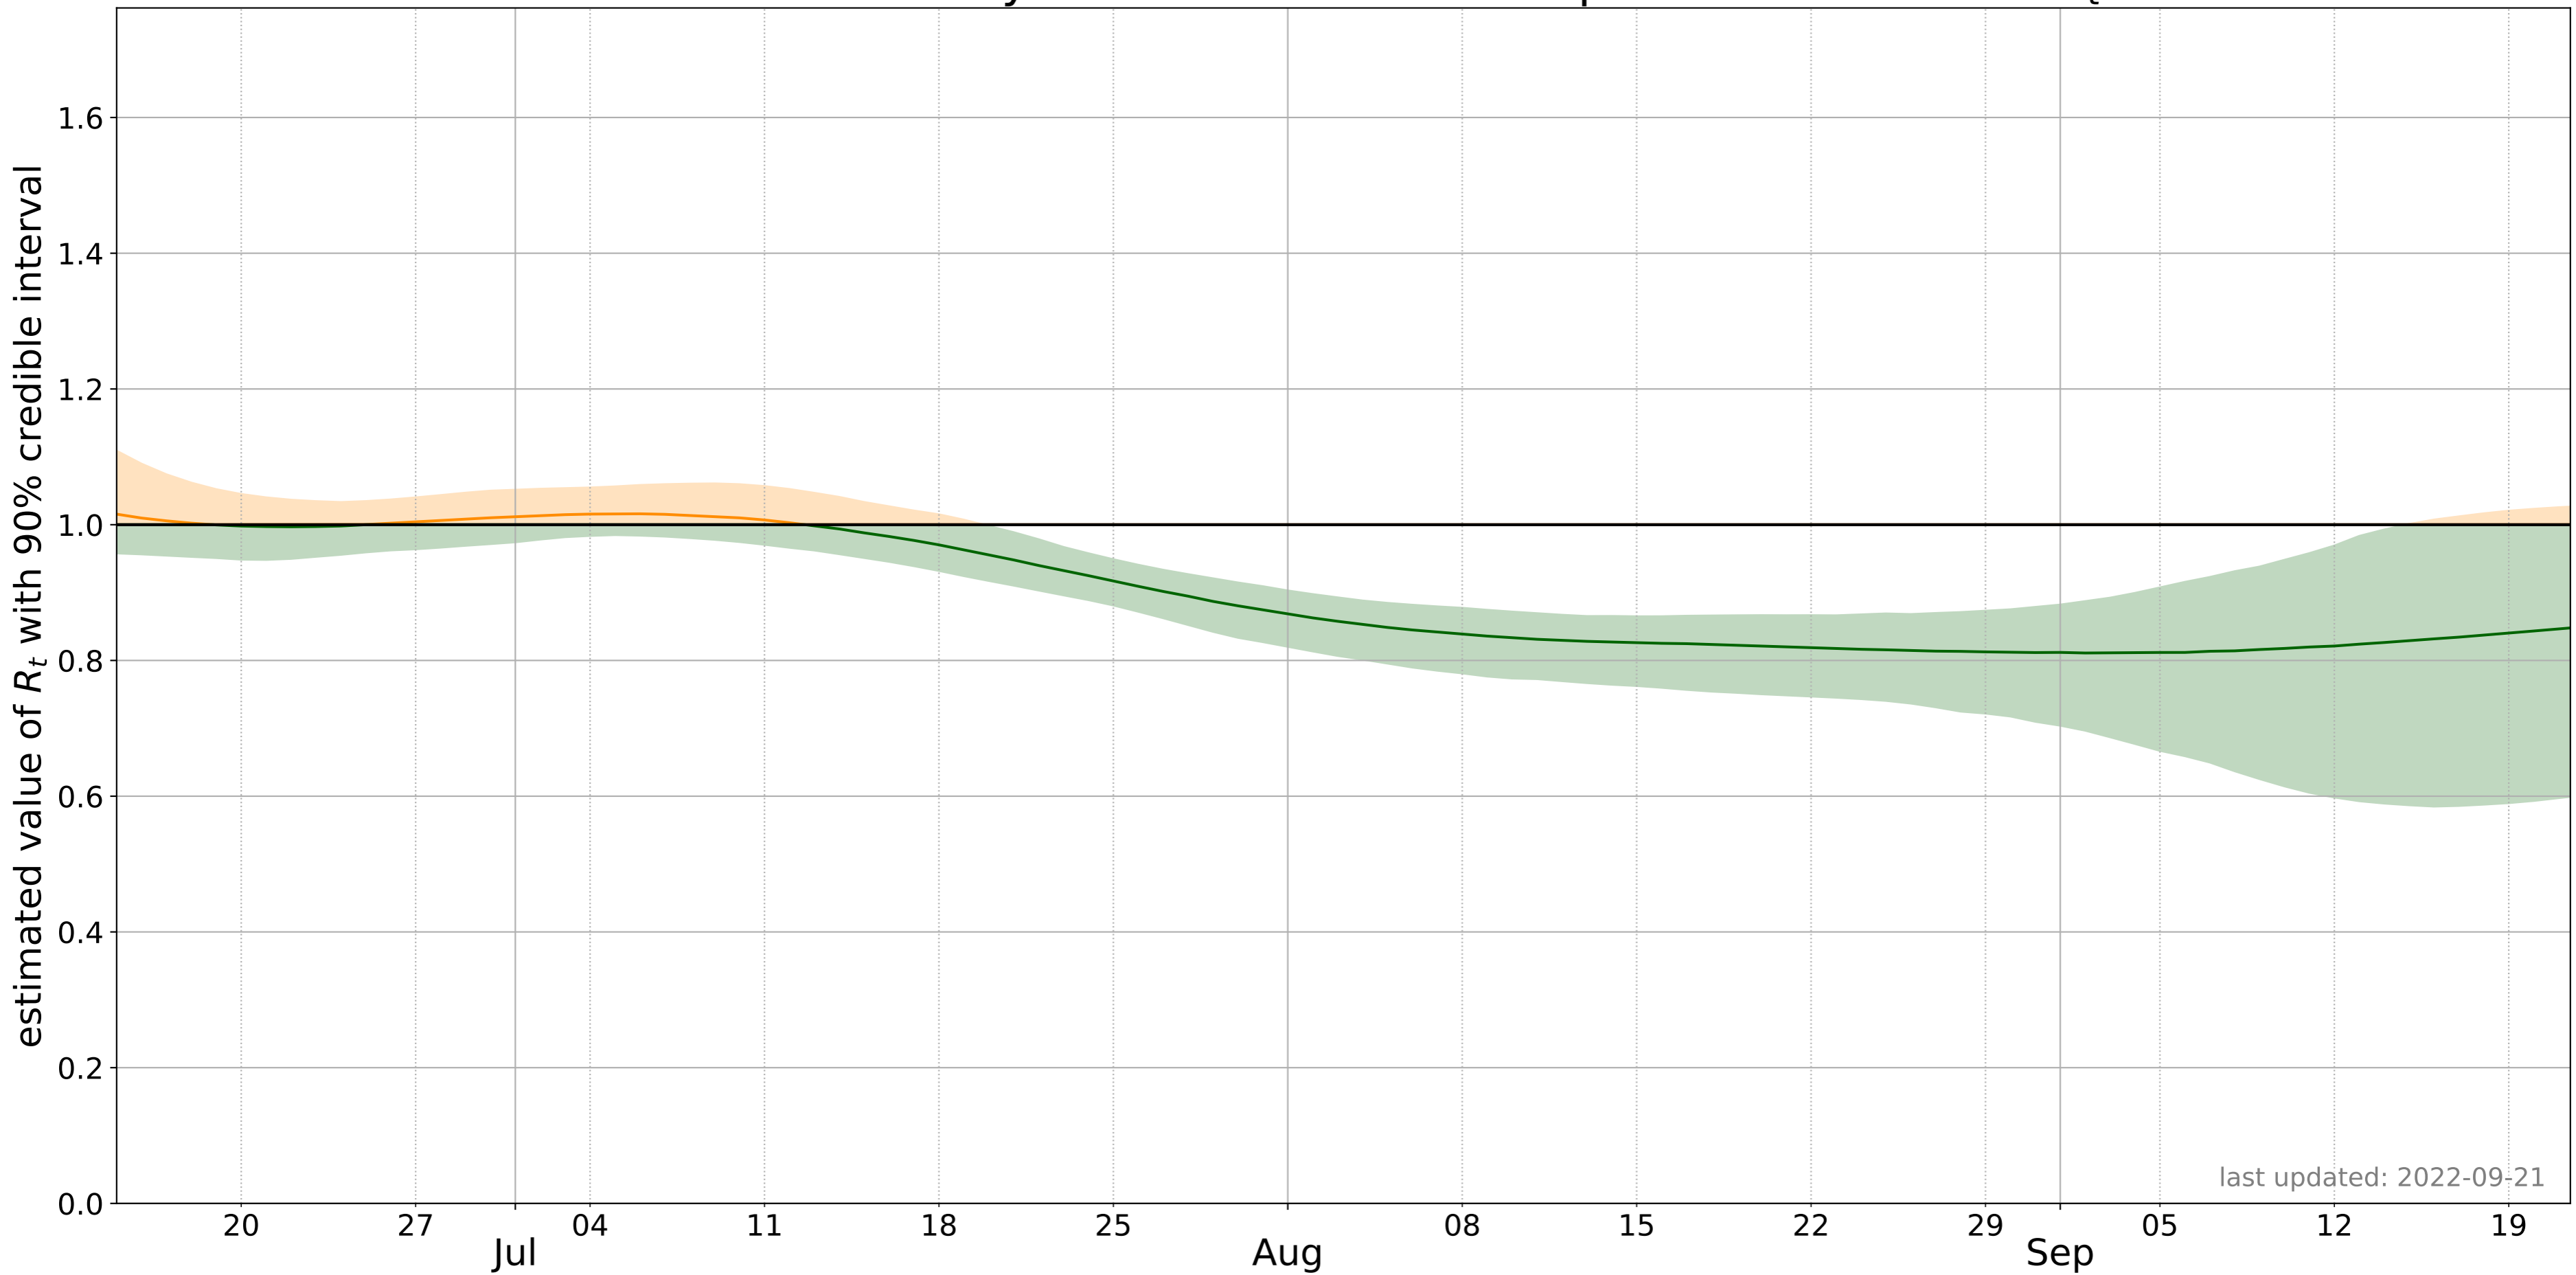

Santa Cruz County COVID-19 Effective Reproductive Number R_t

last updated: 2022-09-21