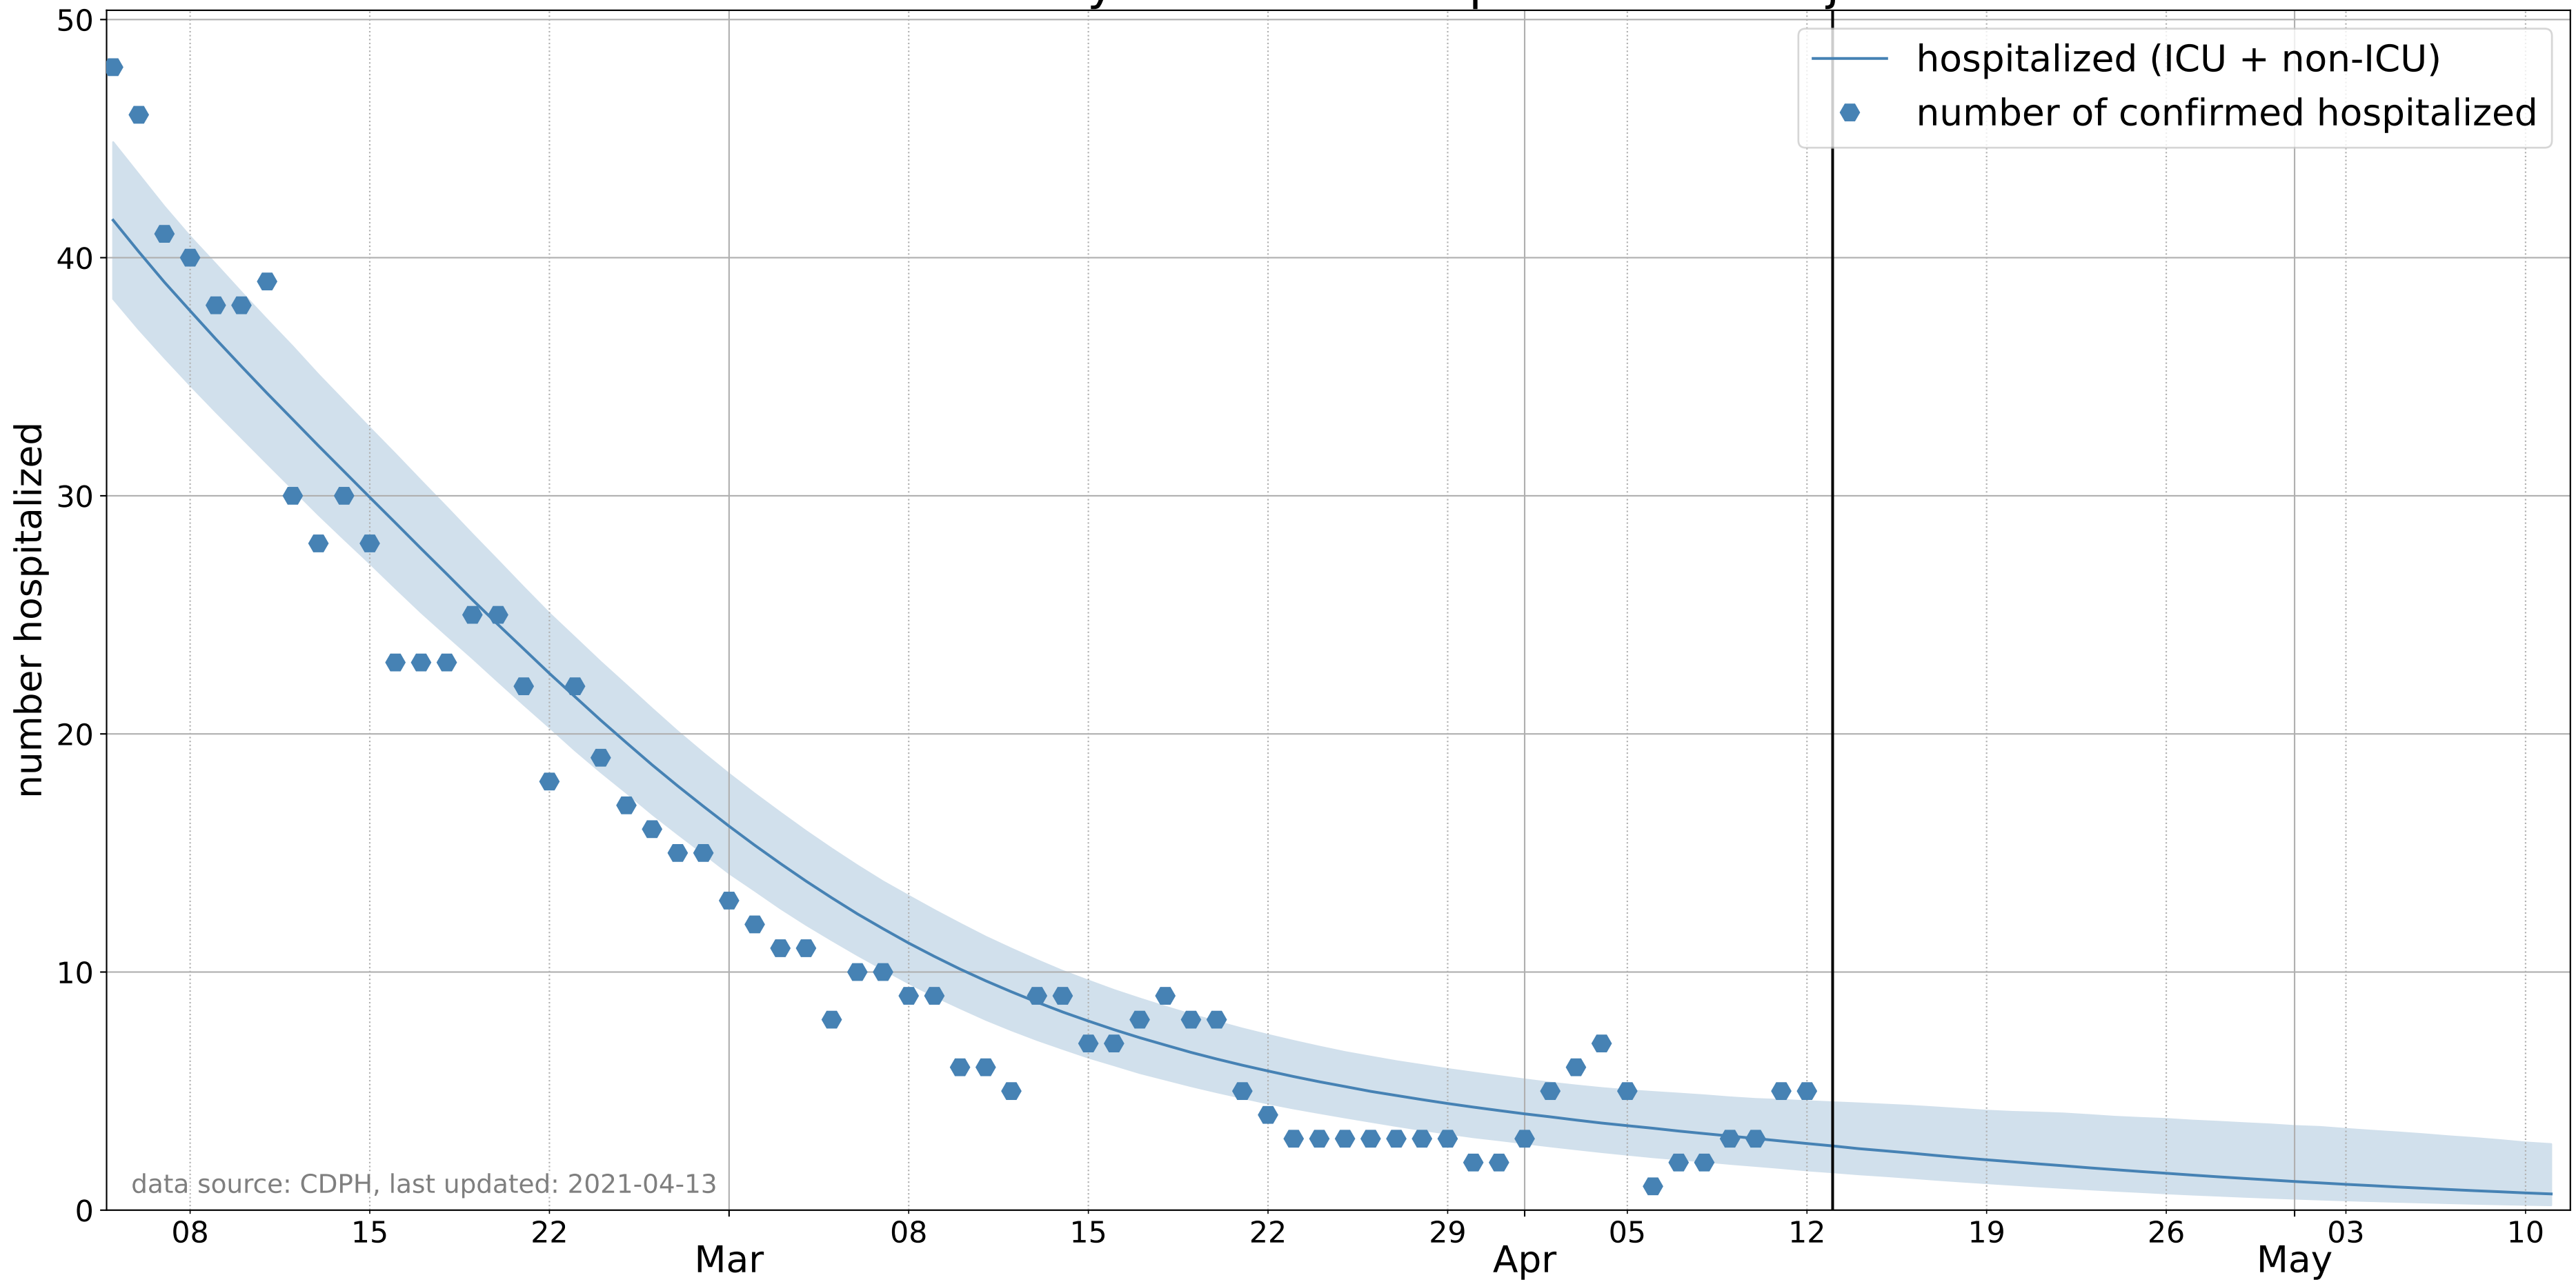

Santa Cruz County COVID-19 Hospitalization Projections

data source: CDPH, last updated: 2021-04-13